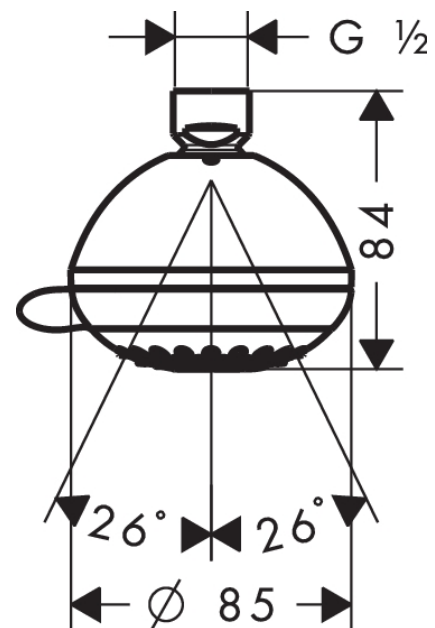

Crometta 85
Overhead shower Multi
 Surfaces: **chrome** Art. no. : **28425000**

Description

product features

- Shower head size: 85 mm
- Spray pattern: MonoRain, normal spray, Massage spray
- Ball-joint: overhead shower angle adjustable
- maximum flow rate 15 l/min at 3 bar
- flow rate Mono 13 l/min at 3 bar
- flow rate normal spray 15 l/min at 3 bar
- flow rate Massage spray 13 l/min at 3 bar
- Operating pressure: min. 1 bar/max. 6 bar
- adjustment with shift on overhead shower
- grey spray face
- Spray face: plastic
- Installation: ceiling or wall
- Connection thread 1/2"
- WRAS 1711043

Article Details

Price excl. VAT

£ 56.67

Technology

Certificates

Product image

Scale drawing

Crometta 85
Overhead shower Multi
 Surfaces: **chrome** Art. no. : **28425000**