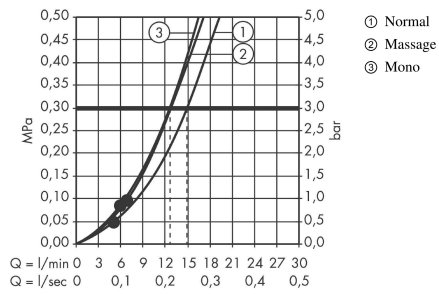

Crometta 85
Overhead shower Multi
Surfaces: **chrome** Art. no. : **28425000**

Flowchart

The consumption was measured in combination with the appropriate fittings (thermostat/mixer/in-wall valve) to reflect actual application in practice.