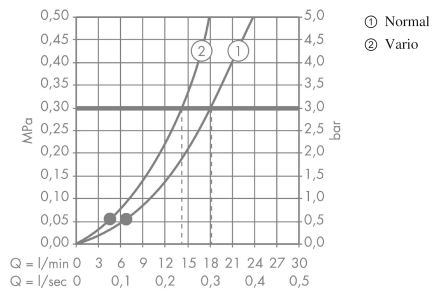

Crometta 85

Overhead shower Vario

Surfaces: **chrome** Art. no. : **28424000**

Flowchart

The consumption was measured in combination with the appropriate fittings (thermostat/mixer/in-wall valve) to reflect actual application in practice.