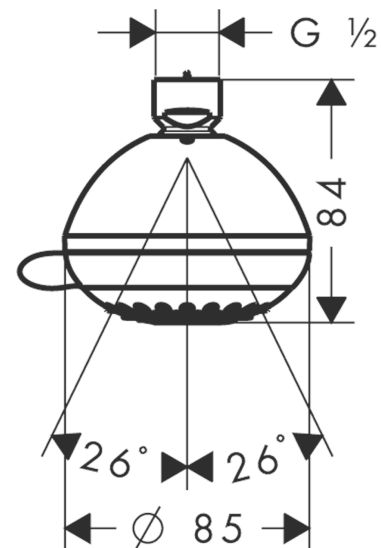

Crometta 85
Overhead shower Vario
 Surfaces: **chrome** Art. no. : **28424000**

Description

product features

- Shower head size: 85 mm
- Spray pattern: normal spray, Vario spray
- Ball-joint: overhead shower angle adjustable
- maximum flow rate 18 l/min at 3 bar
- flow rate normal spray 18 l/min at 3 bar
- flow rate Vario spray 14 l/min at 3 bar
- Operating pressure: min. 1 bar/max. 6 bar
- adjustment with shift on overhead shower
- grey spray face
- Spray face: plastic
- Installation: ceiling or wall
- Connection thread 1/2"
- WRAS 1711043

Article Details

Price excl. VAT

£ 45.00

Technology

Certificates

Product image

Scale drawing

Crometta 85