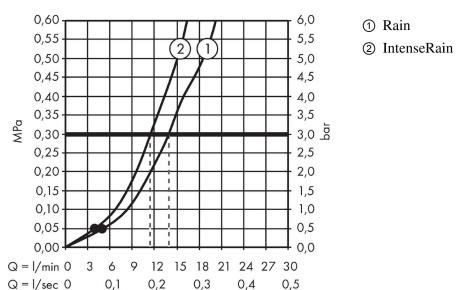

Crometta

Hand shower Vario

Surfaces: **White/Chrome** Article Number: **26330400**

Description

product features

- shower head size: 100 mm
- spray type: Rain, IntenseRain
- spray type adjustment by turning spray disc
- maximum flow rate at 3 bar: 13,8 l/min
- Minimum flow pressure: 1 bar
- with internal water conduction
- rinseable screen seal
- connection thread G 1/2
- connection dimension: DN15
- suitable for continuous flow water heaters
- easy cleanable plastic spray disc

Technology

Product image

Scale drawing

Flowchart

The consumption was measured in combination with the appropriate fittings (thermostat/mixer/ in-wall valve) to reflect actual application in practice.

Crometta
Hand shower Vario
 Surfaces: **White/Chrome**

Article Number: **26330400**

Exploded Drawing

Year of production: >04/16

Crometta
Hand shower Vario
 Surfaces: **White/Chrome** Article Number: **26330400**

Spare part list

Year of production: >04/16

Pos.	Description	Article Number	Price	PU
1	filter insert	97708000	-	1