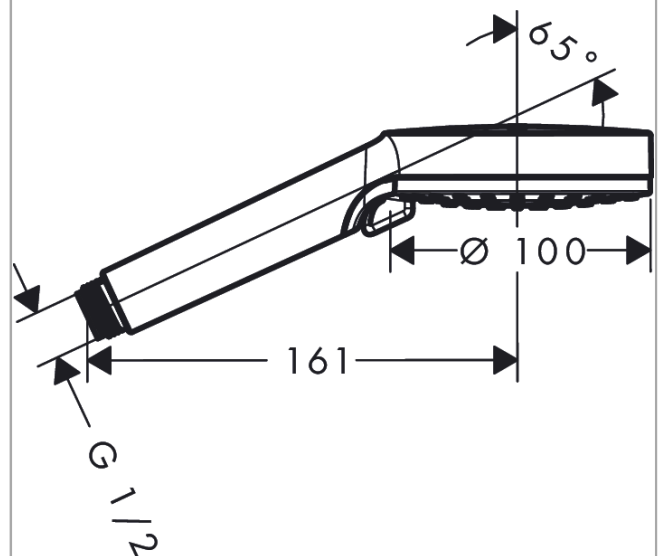

Crometta

Hand shower Vario

Surfaces: **White/Chrome** Article Number: **26330400**

Description

product features

- shower head size: 100 mm
- spray type: Rain, IntenseRain
- spray type adjustment by turning spray disc
- maximum flow rate at 3 bar: 13,8 l/min
- Minimum flow pressure: 1 bar
- with internal water conduction
- rinseable screen seal
- connection thread G 1/2
- connection dimension: DN15
- suitable for continuous flow water heaters
- easy cleanable plastic spray disc

Technology

Product image

Scale drawing

Flowchart

The consumption was measured in combination with the appropriate fittings (thermostat/mixer/ in-wall valve) to reflect actual application in practice.

Crometta
Hand shower Vario
 Surfaces: **White/Chrome**

Article Number: **26330400**

Exploded Drawing

Year of production: >04/16

Crometta
Hand shower Vario
 Surfaces: **White/Chrome** Article Number: **26330400**

Spare part list

Year of production: >04/16

Pos.	Description	Article Number	Price	PU
1	filter insert	97708000	-	1