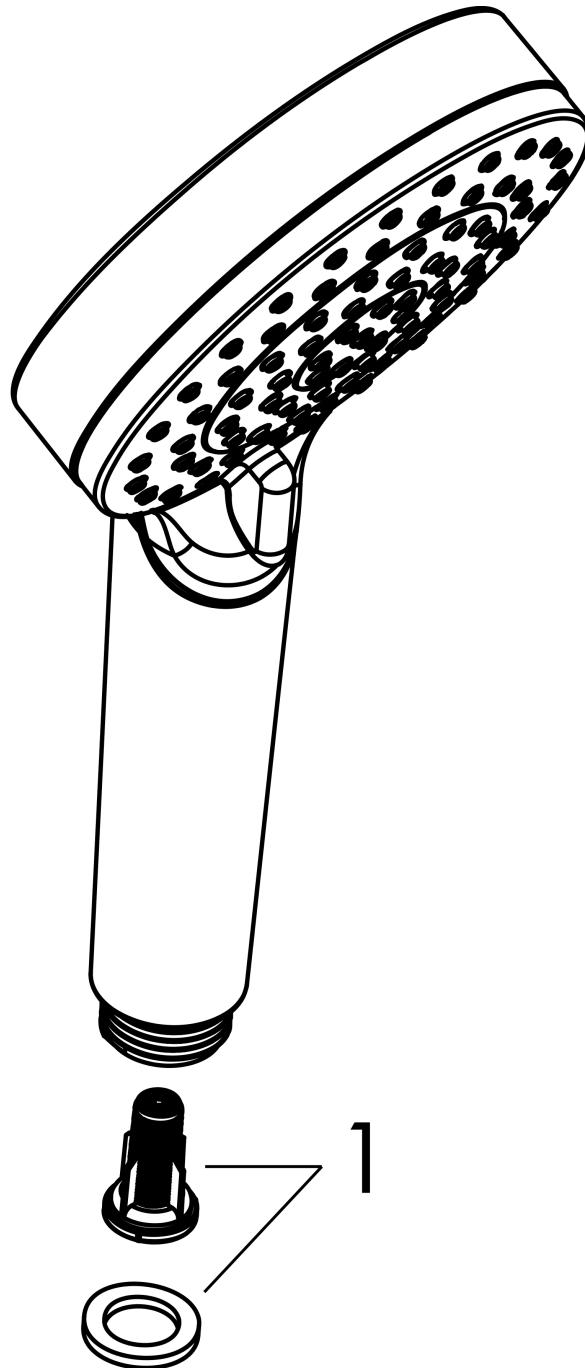

Crometta

Hand shower Vario

Surfaces: **White/Chrome** Article Number: **26330400**

Description

product features

- shower head size: 100 mm
- spray type: Rain, IntenseRain
- spray type adjustment by turning spray disc
- maximum flow rate at 3 bar: 13,8 l/min
- Minimum flow pressure: 1 bar
- with internal water conduction
- rinseable screen seal
- connection thread G 1/2
- connection dimension: DN15
- suitable for continuous flow water heaters
- easy cleanable plastic spray disc

Technology

Product image

Scale drawing

Flowchart

The consumption was measured in combination with the appropriate fittings (thermostat/mixer/ in-wall valve) to reflect actual application in practice.

Crometta
Hand shower Vario
 Surfaces: **White/Chrome**

Article Number: **26330400**

Exploded Drawing

Year of production: >04/16

Crometta
Hand shower Vario
 Surfaces: **White/Chrome** Article Number: **26330400**

Spare part list

Year of production: >04/16

Pos.	Description	Article Number	Price	PU
1	filter insert	97708000	-	1