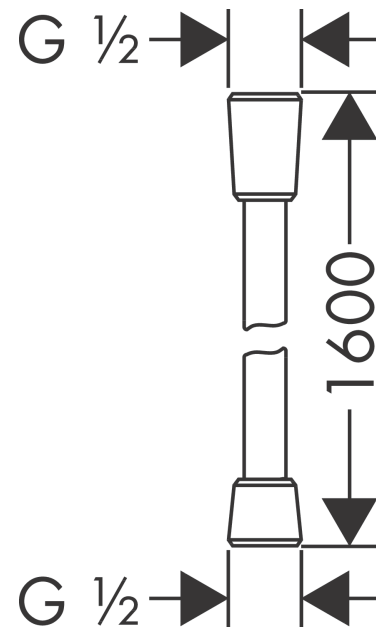

Isiflex

Shower hose 160 cm

Surfaces: **stainless steel optic** Art. no. : **28276800**

Description

product features

- high-quality shower hose with metal effect
- with plastic coating, easy to clean
- Shower hose length: 1.60 m
- pivot connector prevent hose from tangling
- kink-protected
- conical nuts at both ends
- WRAS 1410042
- WRAS 2006014

Scale drawing

Isiflex

Shower hose 160 cm

Surfaces: stainless steel optic Art. no. : 28276800

Exploded Drawing

Year of production: >01/03

Isiflex

Shower hose 160 cm

Surfaces: **stainless steel optic** Art. no. : **28276800**

Spare part list

Year of production: >01/03

Pos.	Description	Art. no.	Price	PU
1	seal	98058000	-	1