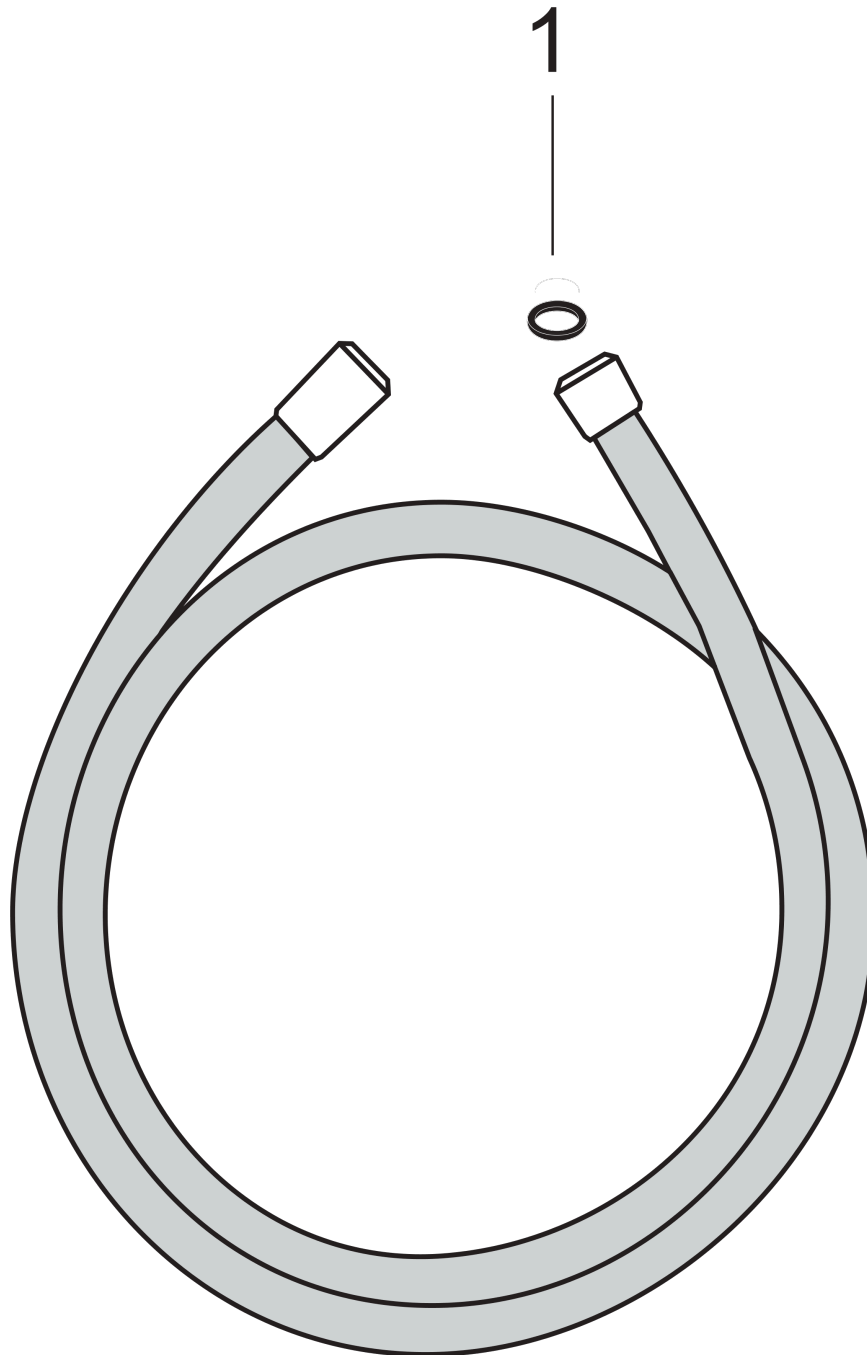

Isiflex

Shower hose 160 cm

Surfaces: **stainless steel optic** Art. no. : **28276800**

Description

product features

- high-quality shower hose with metal effect
- with plastic coating, easy to clean
- Shower hose length: 1.60 m
- pivot connector prevent hose from tangling
- kink-protected
- conical nuts at both ends
- WRAS 1410042
- WRAS 2006014

Scale drawing

Isiflex

Shower hose 160 cm

Surfaces: stainless steel optic Art. no. : 28276800

Exploded Drawing

Year of production: >01/03

Isiflex

Shower hose 160 cm

Surfaces: **stainless steel optic** Art. no. : **28276800**

Spare part list

Year of production: >01/03

Pos.	Description	Art. no.	Price	PU
1	seal	98058000	-	1