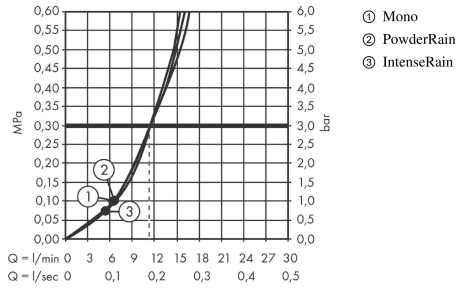

Pulsify Select S
Hand shower 105 3jet Activation
Finish: **chrome** Art. no. : **24100000**

Flowchart

The consumption was measured in combination with the appropriate fittings (thermostat/mixer/in-wall valve) to reflect actual application in practice.