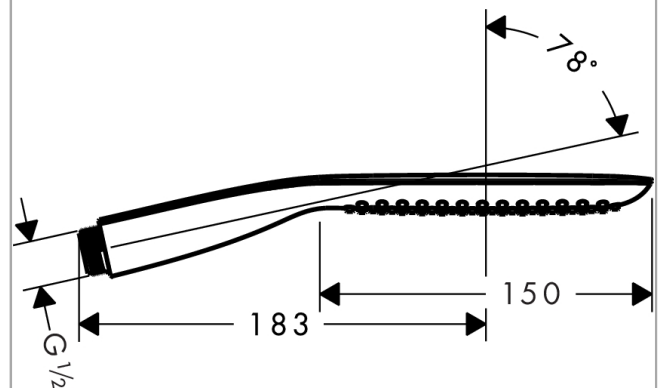

### product features

- Shower head size: 150 mm
- Spray pattern: RainAir
- hand shower with 2-shell construction
- Maximum flow rate (at 3 bar): 15,3 l/min
- Minimum flow pressure: 1 bar
- Operating pressure: min. 1 bar/max. 6 bar
- with internal water conduction
- rinseable screen seal
- Connection thread 1/2"
- Kiwa UK 1508724

## Scale drawing