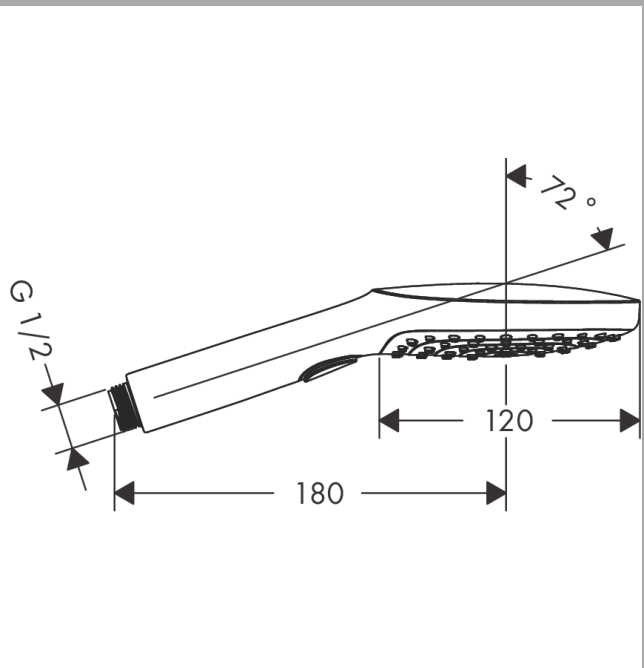

Scale drawing