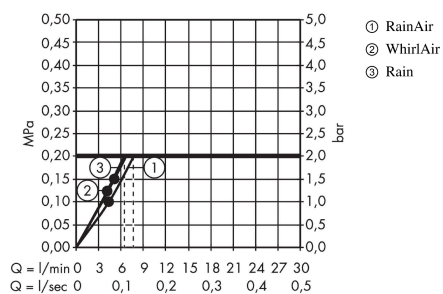

Flowchart

The consumption was measured in combination with the appropriate fittings (thermostat/mixer/ in-wall valve) to reflect actual application in practice.