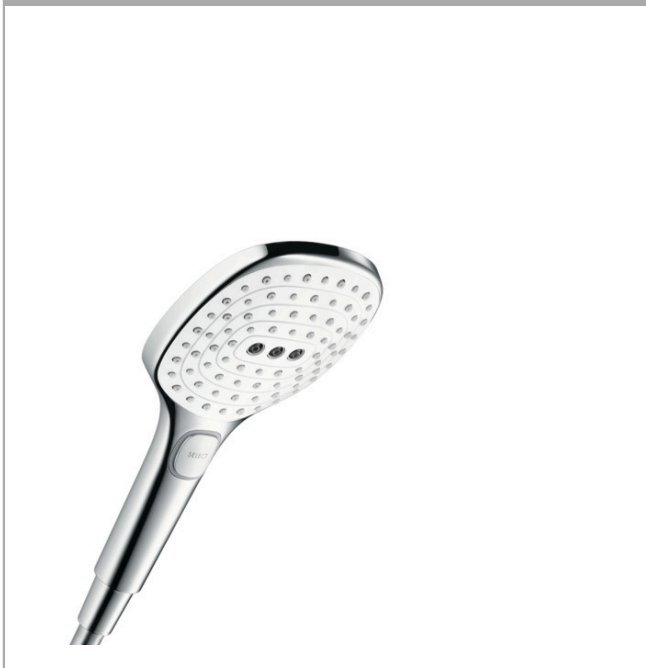

Product image