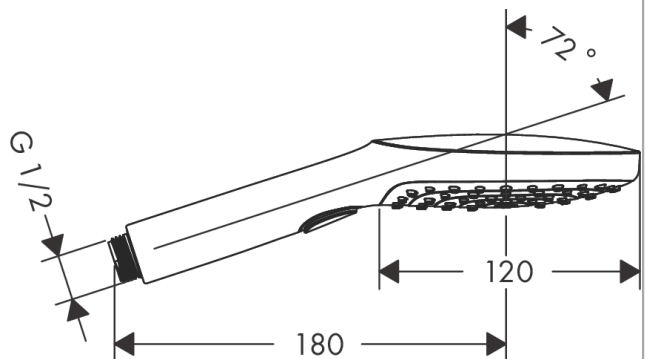

Scale drawing