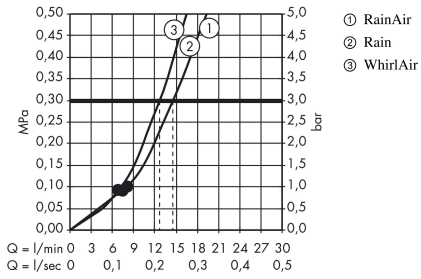

#### product features

- Shower head size: 120 mm
- Spray pattern: RainAir, Rain, Whirl
- Select button to comfortably switch between spray modes
- Maximum flow rate (at 3 bar): 14,4 l/min
- Minimum flow pressure: 1 bar
- Operating pressure: min. 1 bar/max. 6 bar
- with internal water conduction
- rinseable screen seal
- Connection thread 1/2"
- winner of the iF Product Design Award 2013

### Scale drawing

**Raindance Select E**  
**Hand shower 120 3jet**

Surfaces: **chrome** Art. no. : **26520000**

**Flowchart**

The consumption was measured in combination with the appropriate fittings (thermostat/mixer/in-wall valve) to reflect actual application in practice.