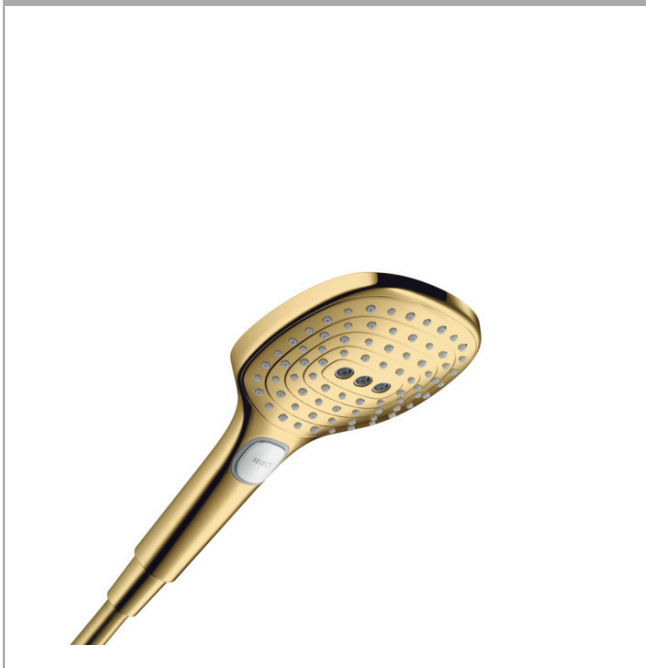

**Raindance Select E**  
**Hand shower 120 3jet**  
 Surfaces: **polished gold-optic** Art. no. : **26520990**

**Description**

**product features**

- Shower head size: 120 mm
- Spray pattern: RainAir, Rain, Whirl
- Select button to comfortably switch between spray modes
- Maximum flow rate (at 3 bar): 14,4 l/min
- minimum flow pressure: 1 bar
- Operating pressure: min. 1 bar/max. 6 bar
- with internal water conduction
- rinseable screen seal
- Connection thread 1/2"
- winner of the iF Product Design Award 2013

**Article Details**

Price excl. VAT £ 133.80

**Technology**

**Design awards**

**Certificates**

**Product image**

**Scale drawing**

**Raindance Select E**  
**Hand shower 120 3jet**

Surfaces: **polished gold-optic** Art. no. : **26520990**

**Flowchart**

The consumption was measured in combination with the appropriate fittings (thermostat/mixer/in-wall valve) to reflect actual application in practice.

**Raindance Select E**  
**Hand shower 120 3jet**  
Surfaces: **polished gold-optic**    Art. no. : **26520990**

**Exploded Drawing**

Year of production: >07/19

**Raindance Select E**  
**Hand shower 120 3jet**  
 Surfaces: **polished gold-optic**    Art. no. : **26520990**