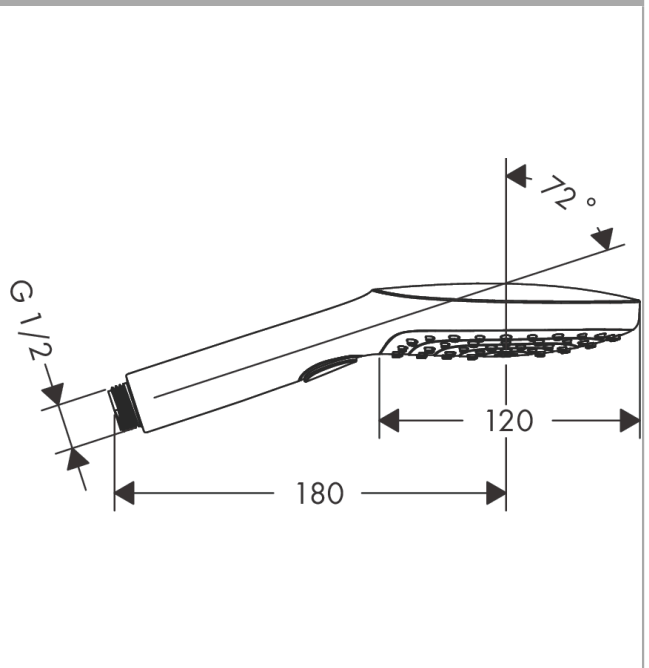

Scale drawing