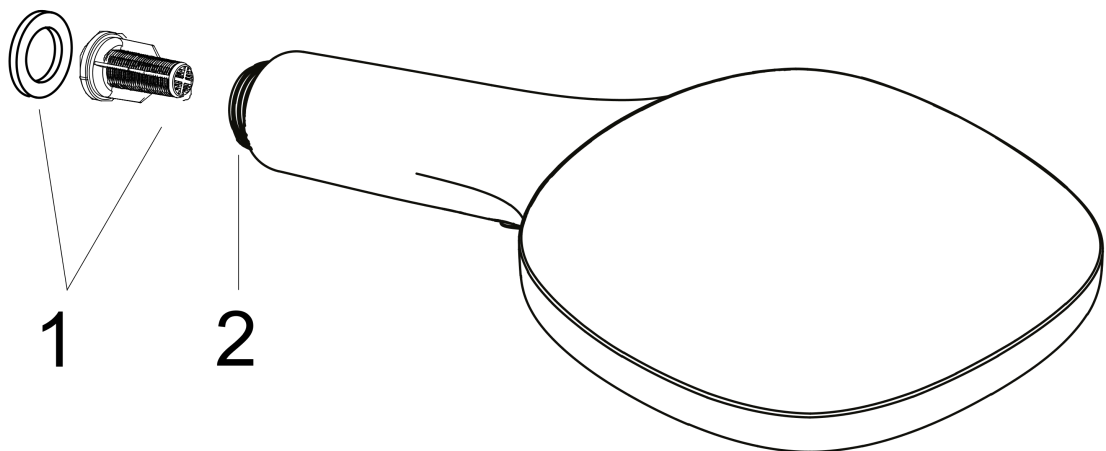

Raindance Select E
Hand shower 120 3jet
Surfaces: **polished gold-optic**   Art. no. : **26520990**

Exploded Drawing

Year of production: >07/19

Raindance Select E
Hand shower 120 3jet
Surfaces: **polished gold-optic**   Art. no. : **26520990**

Spare part list

Year of production: >07/19

Pos.	Description	Art. no.	Price	PU
1	filter insert	97708000	-	1
2	pivoting connection	93089000	-	1