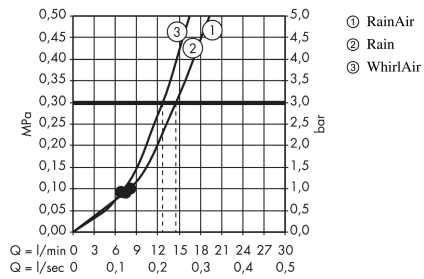

**Raindance Select E**  
**Hand shower 120 3jet**  
 Surfaces: **polished gold-optic** Art. no. : **26520990**

**Description**

**product features**

- Shower head size: 120 mm
- Spray pattern: RainAir, Rain, Whirl
- Select button to comfortably switch between spray modes
- Maximum flow rate (at 3 bar): 14,4 l/min
- minimum flow pressure: 1 bar
- Operating pressure: min. 1 bar/max. 6 bar
- with internal water conduction
- rinseable screen seal
- Connection thread 1/2"
- winner of the iF Product Design Award 2013

**Article Details**

Price excl. VAT £ 133.80

**Technology**

**Design awards**

**Certificates**

**Product image**

**Scale drawing**

**Raindance Select E**  
**Hand shower 120 3jet**

Surfaces: **polished gold-optic** Art. no. : **26520990**

**Flowchart**

The consumption was measured in combination with the appropriate fittings (thermostat/mixer/in-wall valve) to reflect actual application in practice.