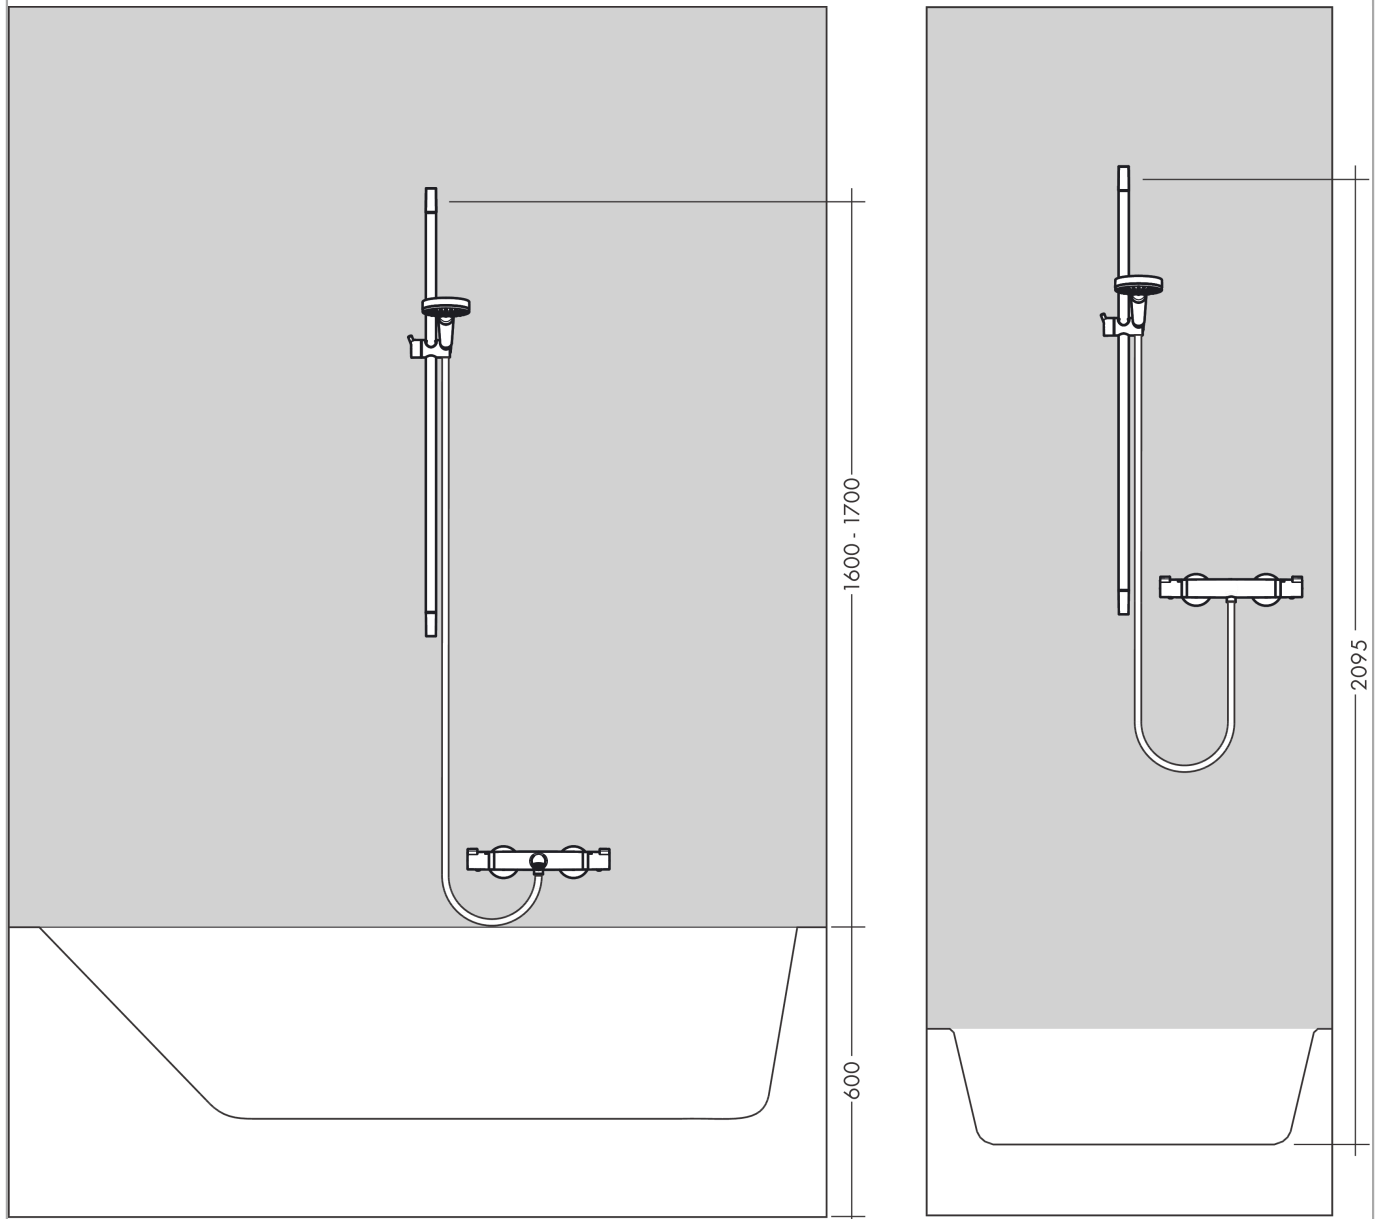

##### product features

- Consists of: shower bar, shower hose, slider
- Profile shower bar: round
- Shower bar diameter: 22 mm
- adjustable angle/tilt

#### Product image

#### Scale drawing

**Unica**  
**Shower rail S Puro 65 cm with shower hose**  
 Surfaces: **brushed bronze** Art. no. : **28632140**

Installation examples

Unica

Shower rail S Puro 65 cm with shower hose

Surfaces: brushed bronze Art. no. : 28632140

Exploded Drawing

Year of production: >07/19

**Unica**

**Shower rail S Puro 65 cm with shower hose**

Surfaces: **brushed bronze** Art. no. : **28632140**

**Spare part list**

Year of production: >07/19

Pos.	Description	Art. no.	Price	PU
1	cover	97709140	-	1
2	support, assy	97651140	-	1
3	tile-matching-disk	97450000	-	1
4	wall support	96275000	-	1
5	mounting set	96179000	-	1
6	shower hose Isiflex'B 1,60 m	28276140	-	1