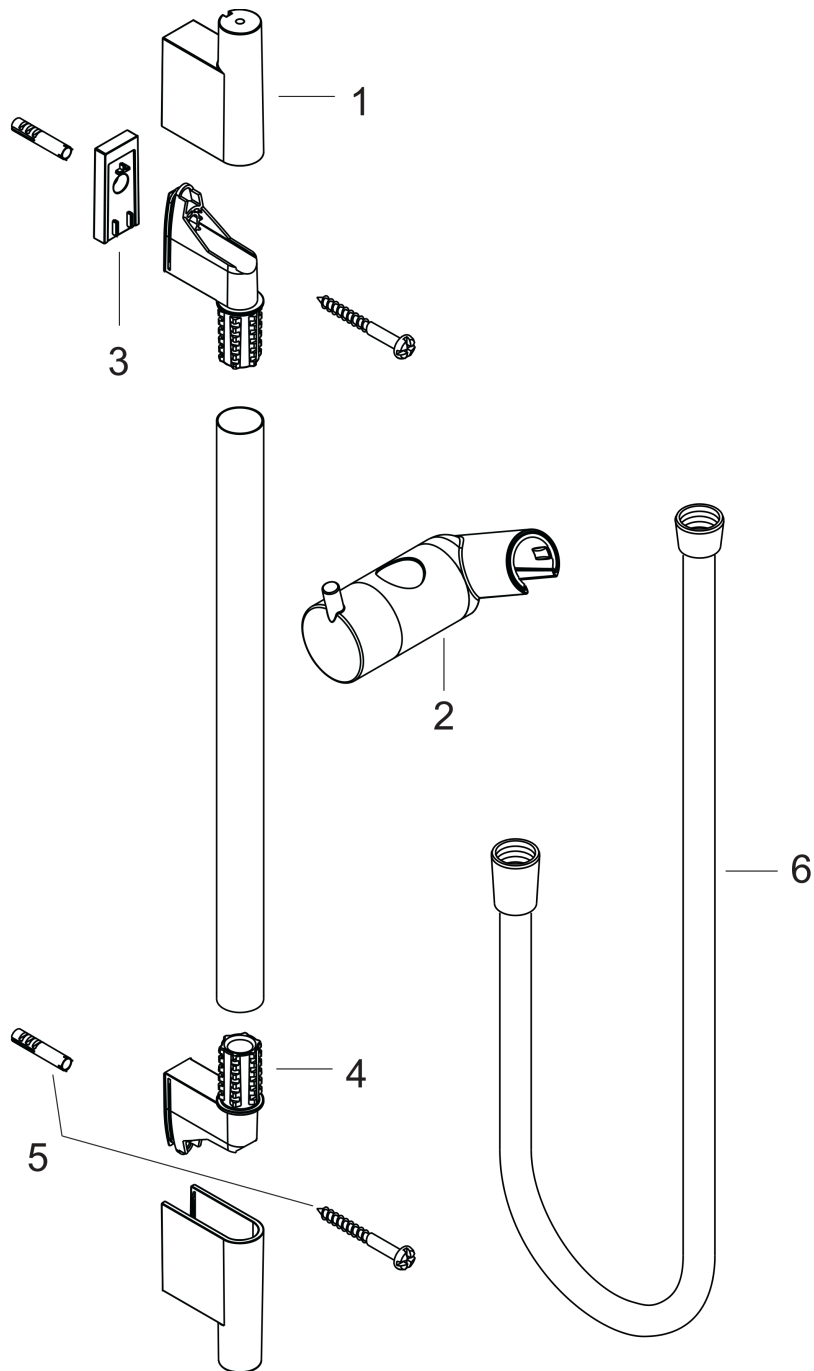

### Shower rail S Puro 65 cm with shower hose

Surfaces: **brushed bronze** Art. no. : **28632140**

##### product features

- Consists of: shower bar, shower hose, slider
- Profile shower bar: round
- Shower bar diameter: 22 mm
- adjustable angle/tilt

#### Scale drawing

**Unica**  
**Shower rail S Puro 65 cm with shower hose**  
 Surfaces: **brushed bronze** Art. no. : **28632140**

Installation examples

Unica

Shower rail S Puro 65 cm with shower hose

Surfaces: brushed bronze Art. no. : 28632140

Exploded Drawing

Year of production: >07/19

**Unica**

**Shower rail S Puro 65 cm with shower hose**

Surfaces: **brushed bronze** Art. no. : **28632140**

**Spare part list**

Year of production: >07/19

Pos.	Description	Art. no.	Price	PU
1	cover	97709140	-	1
2	support, assy	97651140	-	1
3	tile-matching-disk	97450000	-	1
4	wall support	96275000	-	1
5	mounting set	96179000	-	1
6	shower hose Isiflex'B 1,60 m	28276140	-	1