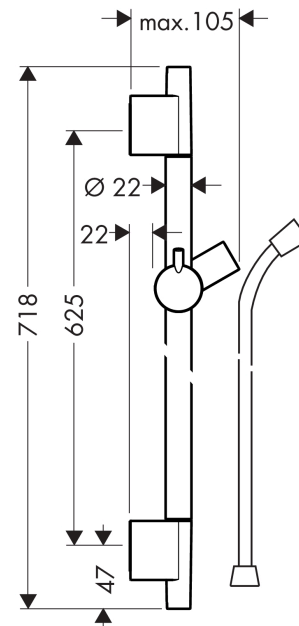

### Shower rail S Puro 65 cm with shower hose

Surfaces: **brushed bronze** Art. no. : **28632140**

##### product features

- Consists of: shower bar, shower hose, slider
- Profile shower bar: round
- Shower bar diameter: 22 mm
- adjustable angle/tilt

#### Scale drawing

**Unica**  
**Shower rail S Puro 65 cm with shower hose**  
 Surfaces: **brushed bronze** Art. no. : **28632140**

Installation examples

Unica

Shower rail S Puro 65 cm with shower hose

Surfaces: brushed bronze Art. no. : 28632140

Exploded Drawing

Year of production: >07/19

**Unica**

**Shower rail S Puro 65 cm with shower hose**

Surfaces: **brushed bronze** Art. no. : **28632140**

**Spare part list**

Year of production: >07/19

Pos.	Description	Art. no.	Price	PU
1	cover	97709140	-	1
2	support, assy	97651140	-	1
3	tile-matching-disk	97450000	-	1
4	wall support	96275000	-	1
5	mounting set	96179000	-	1
6	shower hose Isiflex'B 1,60 m	28276140	-	1