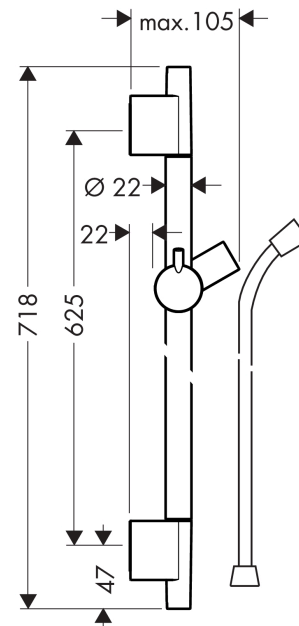

Unica

Shower rail S Puro 65 cm with shower hose

Surfaces: **polished gold-optic** Art. no. : **28632990**

Description

product features

- Consists of: shower bar, shower hose, slider
- Profile shower bar: round
- Shower bar diameter: 22 mm
- adjustable angle/tilt

Article Details

Price excl. VAT

£ 176.30

Design awards

Product image

Scale drawing

Unica

Shower rail S Puro 65 cm with shower hose

Surfaces: polished gold-optic Art. no. : 28632990

Exploded Drawing

Year of production: >07/19

Unica

Shower rail S Puro 65 cm with shower hose

Surfaces: **polished gold-optic** Art. no. : **28632990**

Spare part list

Year of production: >07/19

Pos.	Description	Art. no.	Price	PU
1	cover	97709990	-	1
2	support, assy	97651990	-	1
3	tile-matching-disk	97450000	-	1
4	wall support	96275000	-	1
5	mounting set	96179000	-	1
6	shower hose Isiflex'B 1,60 m	28276990	-	1