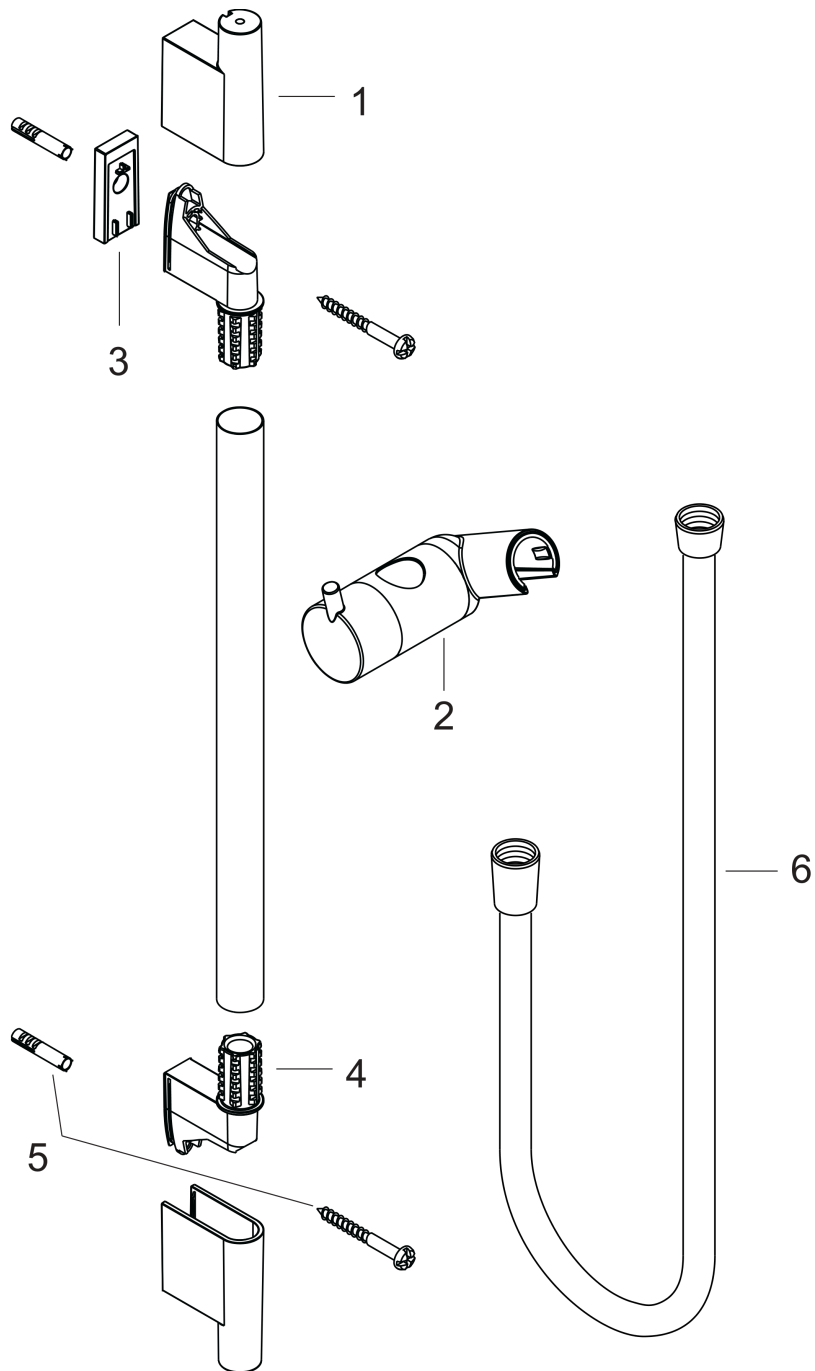

Unica

Shower rail S Puro 65 cm with shower hose

Surfaces: **polished gold-optic** Art. no. : **28632990**

Description

product features

- Consists of: shower bar, shower hose, slider
- Profile shower bar: round
- Shower bar diameter: 22 mm
- adjustable angle/tilt

Article Details

Price excl. VAT

£ 176.30

Design awards

Product image

Scale drawing

Unica

Shower rail S Puro 65 cm with shower hose

Surfaces: polished gold-optic Art. no. : 28632990

Exploded Drawing

Year of production: >07/19

Unica

Shower rail S Puro 65 cm with shower hose

Surfaces: **polished gold-optic** Art. no. : **28632990**

Spare part list

Year of production: >07/19

Pos.	Description	Art. no.	Price	PU
1	cover	97709990	-	1
2	support, assy	97651990	-	1
3	tile-matching-disk	97450000	-	1
4	wall support	96275000	-	1
5	mounting set	96179000	-	1
6	shower hose Isiflex'B 1,60 m	28276990	-	1