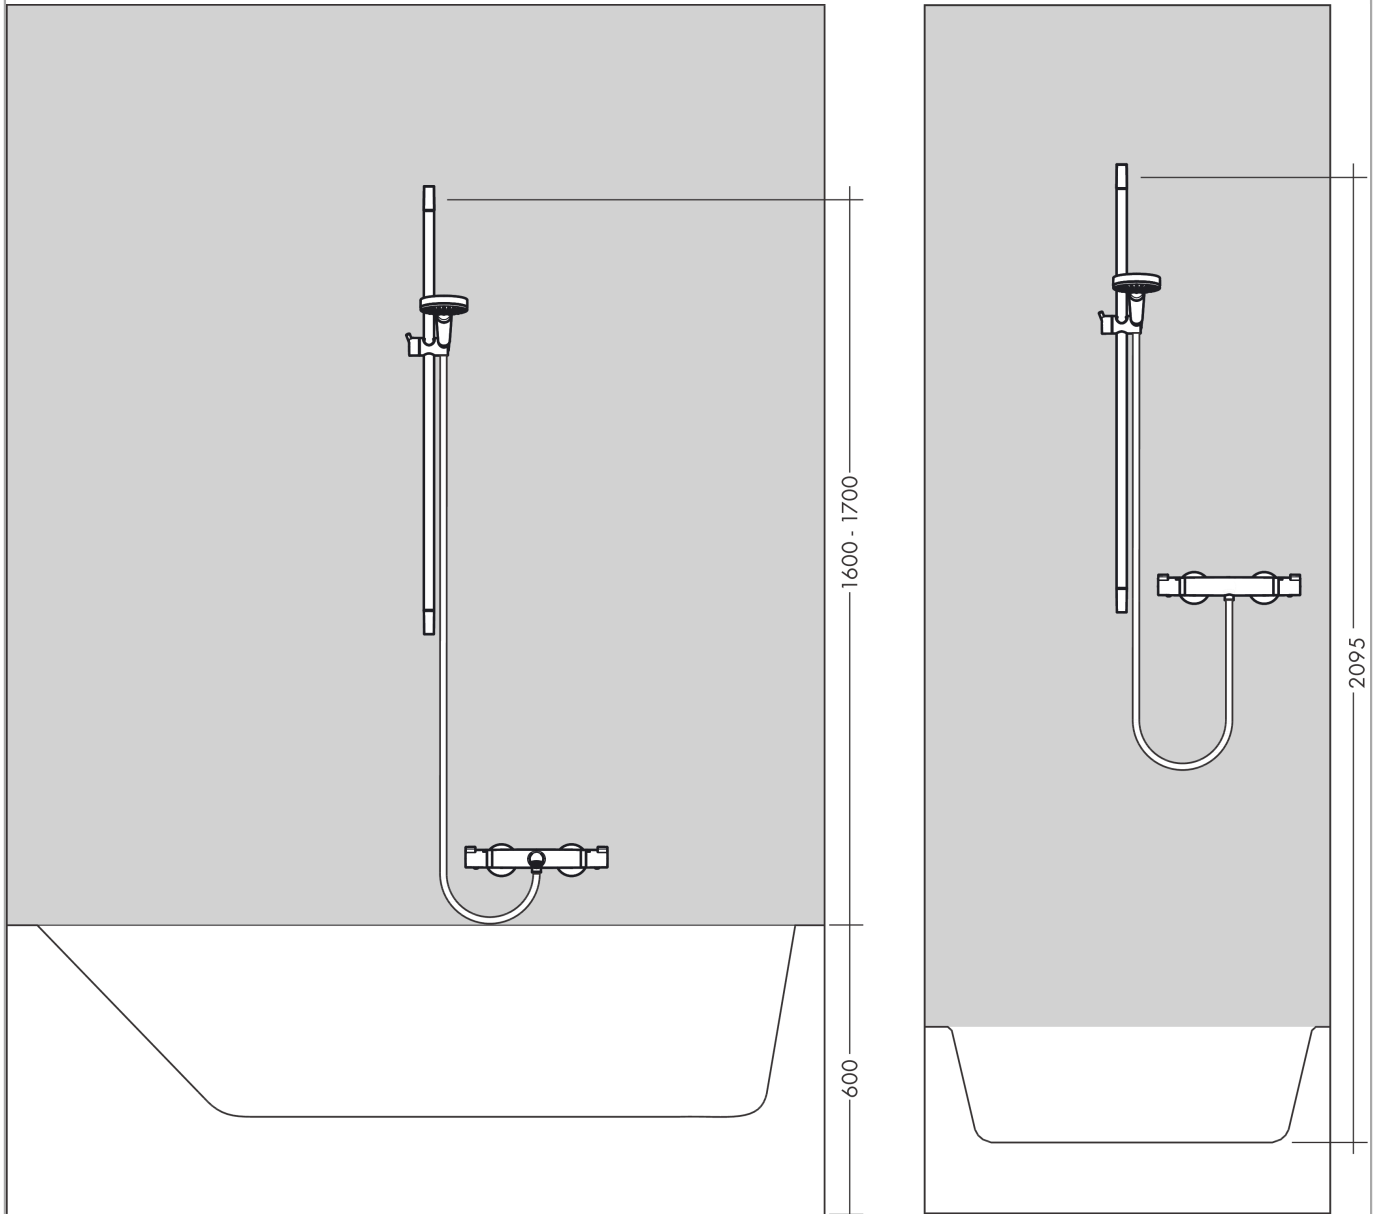

Unica

Shower rail S Puro 90 cm with shower hose

Surfaces: **brushed bronze** Art. no. : **28631140**

Description

product features

- Consists of: shower bar, shower hose, slider
- Profile shower bar: round
- Shower bar diameter: 22 mm
- metal hand shower holder
- hand shower holder with locking mechanism
- adjustable angle/tilt

Article Details

Price excl. VAT

£ 190.00

Design awards

Product image

Scale drawing

Unica

Shower rail S Puro 90 cm with shower hose

Surfaces: brushed bronze Art. no. : 28631140

Installation examples

Unica
Shower rail S Puro 90 cm with shower hose
 Surfaces: **brushed bronze** Art. no. : **28631140**

Exploded Drawing

Year of production: >07/19

Unica

Shower rail S Puro 90 cm with shower hose

Surfaces: **brushed bronze** Art. no. : **28631140**

Spare part list

Year of production: >07/19

Pos.	Description	Art. no.	Price	PU
1	cover	97709140	-	1
2	support, assy	97651140	-	1
3	tile-matching-disk	97450000	-	1
4	wall support	96275000	-	1
5	mounting set	96179000	-	1
6	shower hose Isiflex'B 1,60 m	28276140	-	1