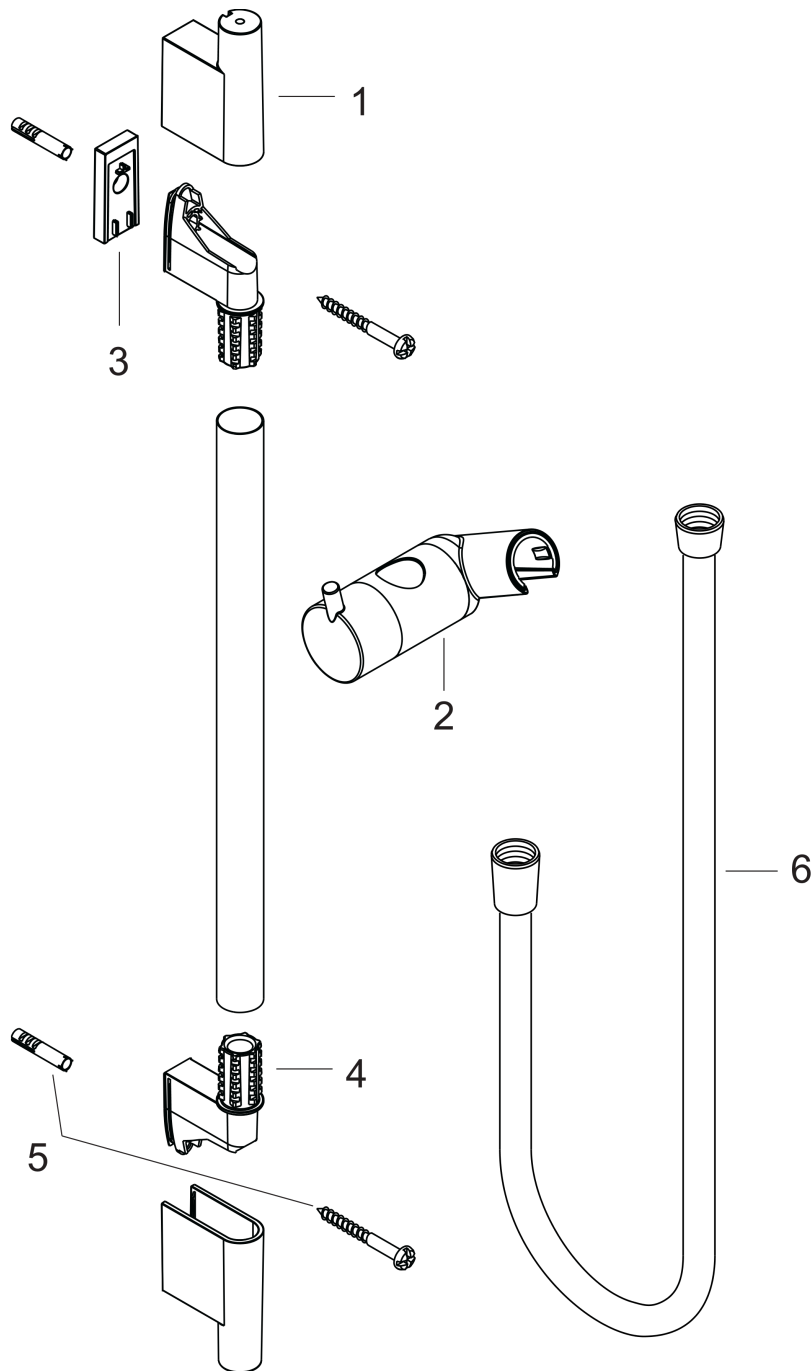

Unica

Shower rail S Puro 90 cm with shower hose

Surfaces: **brushed bronze** Art. no. : **28631140**

Description

product features

- Consists of: shower bar, shower hose, slider
- Profile shower bar: round
- Shower bar diameter: 22 mm
- metal hand shower holder
- hand shower holder with locking mechanism
- adjustable angle/tilt

Article Details

Price excl. VAT

£ 190.00

Design awards

Product image

Scale drawing

Unica

Shower rail S Puro 90 cm with shower hose

Surfaces: brushed bronze Art. no. : 28631140

Installation examples

Unica
Shower rail S Puro 90 cm with shower hose
 Surfaces: **brushed bronze** Art. no. : **28631140**

Exploded Drawing

Year of production: >07/19

Unica

Shower rail S Puro 90 cm with shower hose

Surfaces: **brushed bronze** Art. no. : **28631140**

Spare part list

Year of production: >07/19

Pos.	Description	Art. no.	Price	PU
1	cover	97709140	-	1
2	support, assy	97651140	-	1
3	tile-matching-disk	97450000	-	1
4	wall support	96275000	-	1
5	mounting set	96179000	-	1
6	shower hose Isiflex'B 1,60 m	28276140	-	1