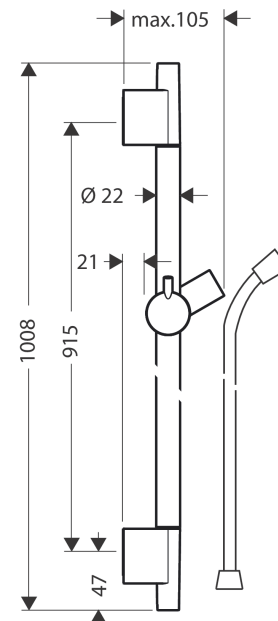

Unica

Shower rail S Puro 90 cm with shower hose

Surfaces: **brushed bronze** Art. no. : **28631140**

Description

product features

- Consists of: shower bar, shower hose, slider
- Profile shower bar: round
- Shower bar diameter: 22 mm
- metal hand shower holder
- hand shower holder with locking mechanism
- adjustable angle/tilt

Article Details

Price excl. VAT

£ 190.00

Design awards

Product image

Scale drawing

Unica

Shower rail S Puro 90 cm with shower hose

Surfaces: brushed bronze Art. no. : 28631140

Installation examples

Unica
Shower rail S Puro 90 cm with shower hose
 Surfaces: **brushed bronze** Art. no. : **28631140**

Exploded Drawing

Year of production: >07/19

Unica

Shower rail S Puro 90 cm with shower hose

Surfaces: **brushed bronze** Art. no. : **28631140**

Spare part list

Year of production: >07/19

Pos.	Description	Art. no.	Price	PU
1	cover	97709140	-	1
2	support, assy	97651140	-	1
3	tile-matching-disk	97450000	-	1
4	wall support	96275000	-	1
5	mounting set	96179000	-	1
6	shower hose Isiflex'B 1,60 m	28276140	-	1