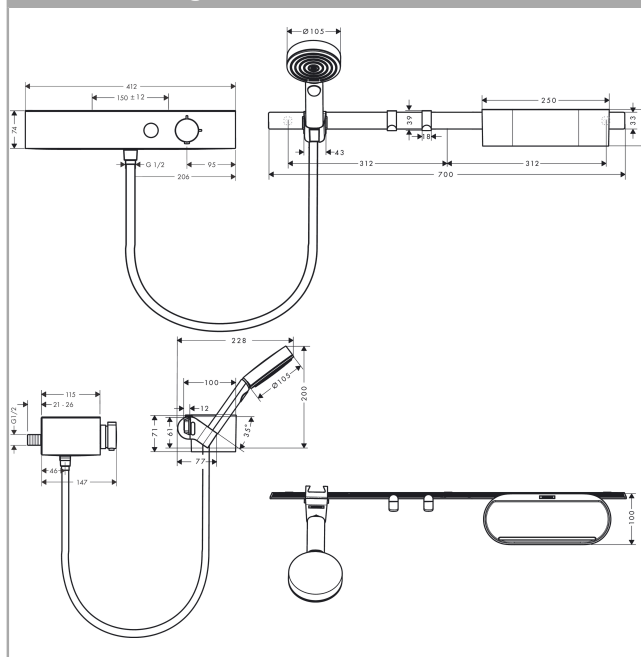

WallStoris

Bundle hand shower 105 3jet Activation EcoSmart, thermostat, wall bar 70 cm and storage set

Finish: **matt black** Art. no. : **24250670**

Description

product features

- Consists of: hand shower, Thermostatic shower mixer, shower hose, wall bar, storage basket, towel hook, hand shower holder
- spray type hand shower: PowderRain, IntenseRain, MonoRain
- Select button to comfortably switch between spray modes
- Shape: round
- Swivel joint: pivot connector prevents hose from tangling
- Maximum flow rate (at 3 bar): 8.5 l/min
- Installation: wall
- shelf made of plastic
- thermostat is delivered with button hand shower
- temperature and volume control
- safety stop at 40°C
- Number of sprays: 3 spray modes
- Shower head size: 105 mm
- Dirt filter: rinseable sieve insert
- Range thermostatic mixer: ShowerTablet Select 400
- suitable for horizontal and vertical installation, application - glue or drill, holding force: 5 kg

Article Details

Price excl. VAT

£ 633.33

Technology

Design awards

reddot winner 2021

Product image

Scale drawing

WallStoris

Bundle hand shower 105 3jet Activation EcoSmart, thermostat, wall bar 70 cm and storage set

Finish: **matt black** Art. no. : **24250670**

Flowchart

The consumption was measured in combination with the appropriate fittings (thermostat/mixer/in-wall valve) to reflect actual application in practice.

WallStoris

Bundle hand shower 105 3jet Activation EcoSmart, thermostat, wall bar 70 cm and storage set

Finish: matt black Art. no. : 24250670

Exploded Drawing

Year of production: >04/22

WallStoris

Bundle hand shower 105 3jet Activation EcoSmart, thermostat, wall bar 70 cm and storage set