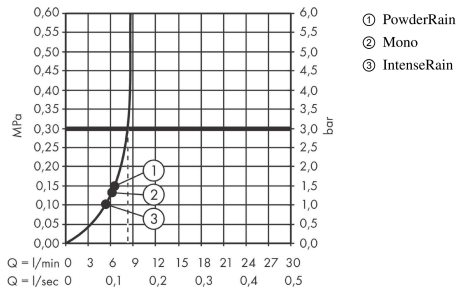

WallStoris

Bundle hand shower 105 3jet Activation EcoSmart, thermostat, wall bar 70 cm and storage set

Finish: **matt black** Art. no. : **24250670**

Description

product features

- Consists of: hand shower, Thermostatic shower mixer, shower hose, wall bar, storage basket, towel hook, hand shower holder
- spray type hand shower: PowderRain, IntenseRain, MonoRain
- Select button to comfortably switch between spray modes
- Shape: round
- Swivel joint: pivot connector prevents hose from tangling
- Maximum flow rate (at 3 bar): 8.5 l/min
- Installation: wall
- shelf made of plastic
- thermostat is delivered with button hand shower
- temperature and volume control
- safety stop at 40°C
- Number of sprays: 3 spray modes
- Shower head size: 105 mm
- Dirt filter: rinseable sieve insert
- Range thermostatic mixer: ShowerTablet Select 400
- suitable for horizontal and vertical installation, application - glue or drill, holding force: 5 kg

Article Details

Price excl. VAT

£ 633.33

Technology

Design awards

reddot winner 2021

Product image

Scale drawing

WallStoris

Bundle hand shower 105 3jet Activation EcoSmart, thermostat, wall bar 70 cm and storage set

Finish: **matt black** Art. no. : **24250670**

Flowchart

The consumption was measured in combination with the appropriate fittings (thermostat/mixer/in-wall valve) to reflect actual application in practice.