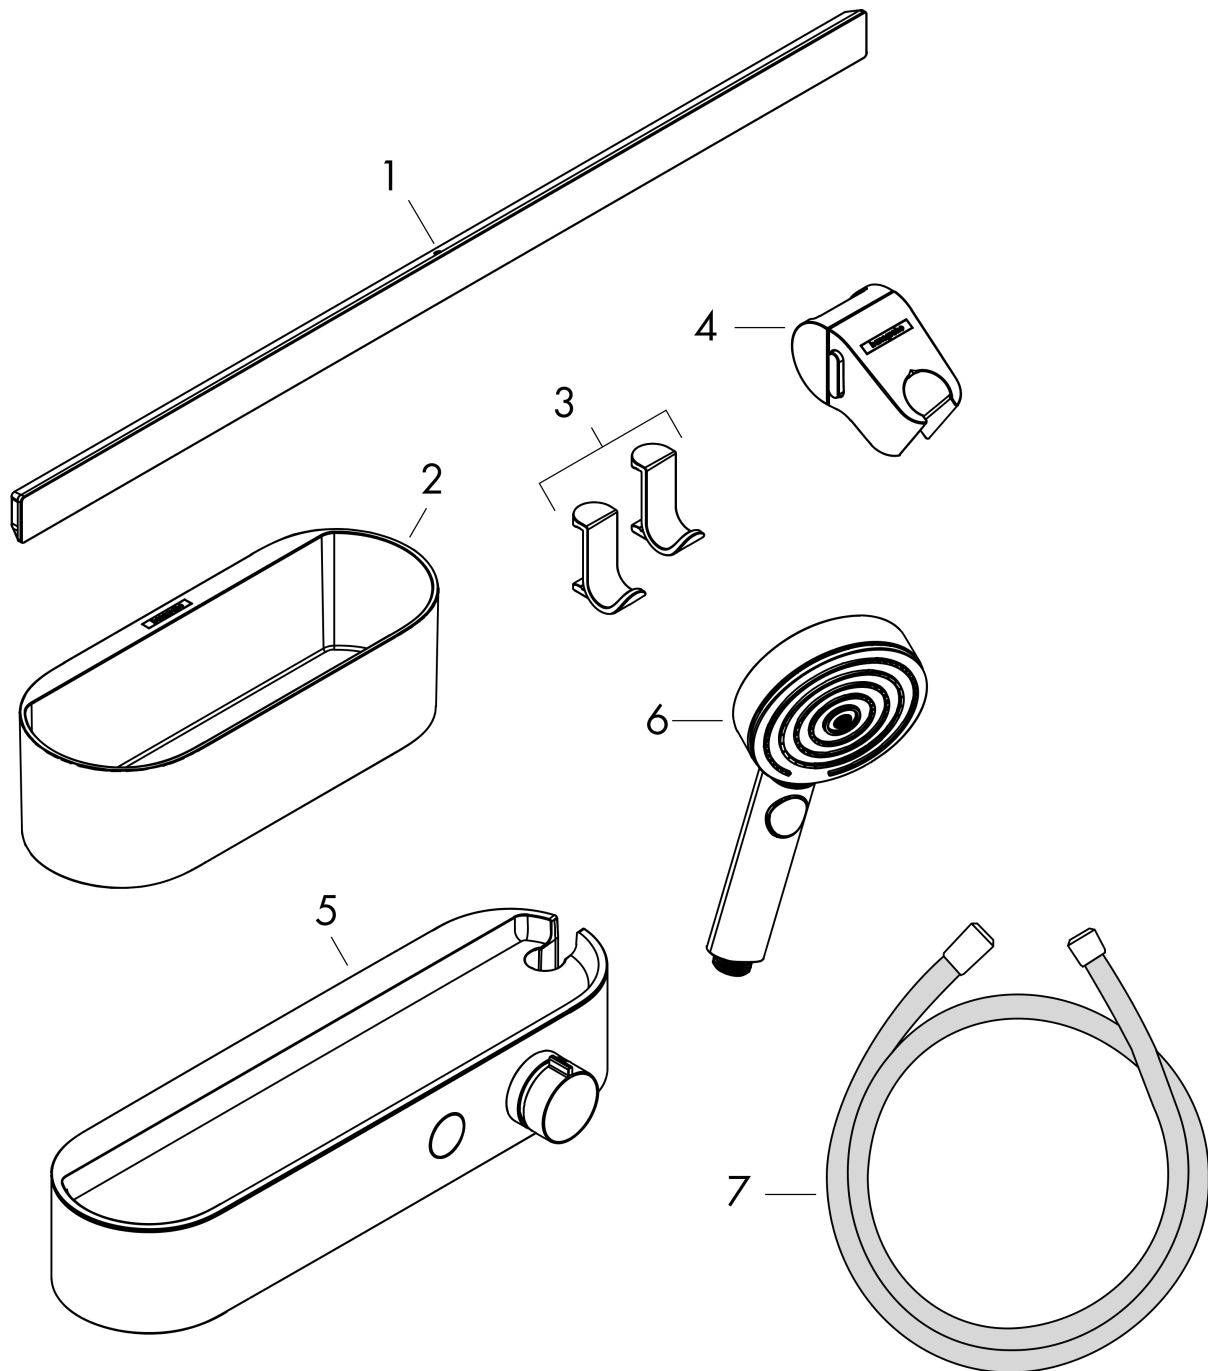

WallStoris

Bundle hand shower 105 3jet Activation EcoSmart, thermostat, wall bar 70 cm and storage set

Finish: **matt black** Art. no. : **24250670**

Description

product features

- Consists of: hand shower, Thermostatic shower mixer, shower hose, wall bar, storage basket, towel hook, hand shower holder
- spray type hand shower: PowderRain, IntenseRain, MonoRain
- Select button to comfortably switch between spray modes
- Shape: round
- Swivel joint: pivot connector prevents hose from tangling
- Maximum flow rate (at 3 bar): 8.5 l/min
- Installation: wall
- shelf made of plastic
- thermostat is delivered with button hand shower
- temperature and volume control
- safety stop at 40°C
- Number of sprays: 3 spray modes
- Shower head size: 105 mm
- Dirt filter: rinseable sieve insert
- Range thermostatic mixer: ShowerTablet Select 400
- suitable for horizontal and vertical installation, application - glue or drill, holding force: 5 kg

WallStoris

Bundle hand shower 105 3jet Activation EcoSmart, thermostat, wall bar 70 cm and storage set

Finish: **matt black** Art. no. : **24250670**

Flowchart

The consumption was measured in combination with the appropriate fittings (thermostat/mixer/in-wall valve) to reflect actual application in practice.

WallStoris

Bundle hand shower 105 3jet Activation EcoSmart, thermostat, wall bar 70 cm and storage set

Finish: matt black Art. no. : 24250670

Exploded Drawing

Year of production: >04/22

WallStoris

Bundle hand shower 105 3jet Activation EcoSmart, thermostat, wall bar 70 cm and storage set

Finish: **matt black** Art. no. : **24250670**

Spare part list

Year of production: >04/22

Pos.	Description	Art. no.	Price	PU
1	-	27904670	-	1
2	-	27912670	-	1
3	-	27914670	-	1
4	-	27917670	-	1
5	Thermostat	24360670	-	1
6	-	24101670	-	1
7	shower hose Isiflex'B 1,60 m	28276670	-	1