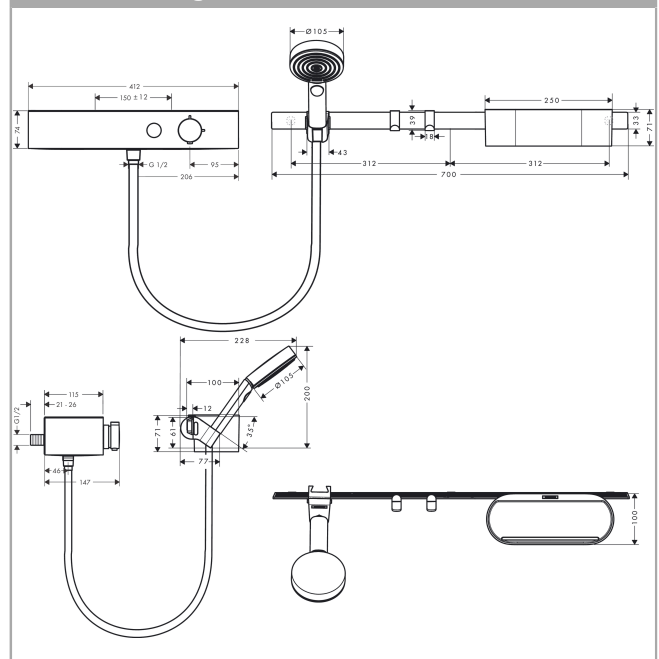

WallStoris

Bundle hand shower 105 3jet Activation EcoSmart, thermostat, wall bar 70 cm and storage set

Finish: **matt white** Art. no. : **24250700**

Description

product features

- Consists of: hand shower, Thermostatic shower mixer, shower hose, wall bar, storage basket, towel hook, hand shower holder
- spray type hand shower: PowderRain, IntenseRain, MonoRain
- Select button to comfortably switch between spray modes
- Shape: round
- Swivel joint: pivot connector prevents hose from tangling
- Maximum flow rate (at 3 bar): 8.5 l/min
- Installation: wall
- shelf made of plastic
- thermostat is delivered with button hand shower
- temperature and volume control
- safety stop at 40°C
- Number of sprays: 3 spray modes
- Shower head size: 105 mm
- Dirt filter: rinseable sieve insert
- Range thermostatic mixer: ShowerTablet Select 400
- suitable for horizontal and vertical installation, application - glue or drill, holding force: 5 kg

Article Details

Price excl. VAT

£ 633.33

Technology

Design awards

reddot winner 2021

Product image

Scale drawing

WallStoris

Bundle hand shower 105 3jet Activation EcoSmart, thermostat, wall bar 70 cm and storage set

Finish: **matt white** Art. no. : **24250700**

Flowchart

The consumption was measured in combination with the appropriate fittings (thermostat/mixer/in-wall valve) to reflect actual application in practice.

WallStoris

Bundle hand shower 105 3jet Activation EcoSmart, thermostat, wall bar 70 cm and storage set

Finish: matt white Art. no. : 24250700

Exploded Drawing

Year of production: >04/22

WallStoris

Bundle hand shower 105 3jet Activation EcoSmart, thermostat, wall bar 70 cm and storage set