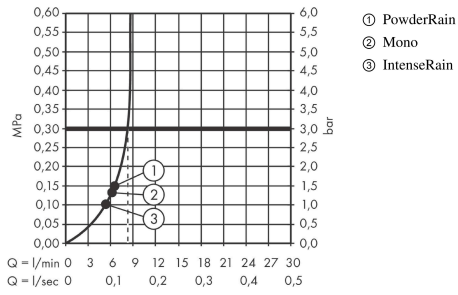

WallStoris

Bundle hand shower 105 3jet Activation EcoSmart, thermostat, wall bar 70 cm and storage set

Finish: **matt white** Art. no. : **24250700**

Description

product features

- Consists of: hand shower, Thermostatic shower mixer, shower hose, wall bar, storage basket, towel hook, hand shower holder
- spray type hand shower: PowderRain, IntenseRain, MonoRain
- Select button to comfortably switch between spray modes
- Shape: round
- Swivel joint: pivot connector prevents hose from tangling
- Maximum flow rate (at 3 bar): 8.5 l/min
- Installation: wall
- shelf made of plastic
- thermostat is delivered with button hand shower
- temperature and volume control
- safety stop at 40°C
- Number of sprays: 3 spray modes
- Shower head size: 105 mm
- Dirt filter: rinseable sieve insert
- Range thermostatic mixer: ShowerTablet Select 400
- suitable for horizontal and vertical installation, application - glue or drill, holding force: 5 kg

Article Details

Price excl. VAT

£ 633.33

Technology

Design awards

reddot winner 2021

Product image

Scale drawing

WallStoris

Bundle hand shower 105 3jet Activation EcoSmart, thermostat, wall bar 70 cm and storage set

Finish: **matt white** Art. no. : **24250700**

Flowchart

The consumption was measured in combination with the appropriate fittings (thermostat/mixer/in-wall valve) to reflect actual application in practice.