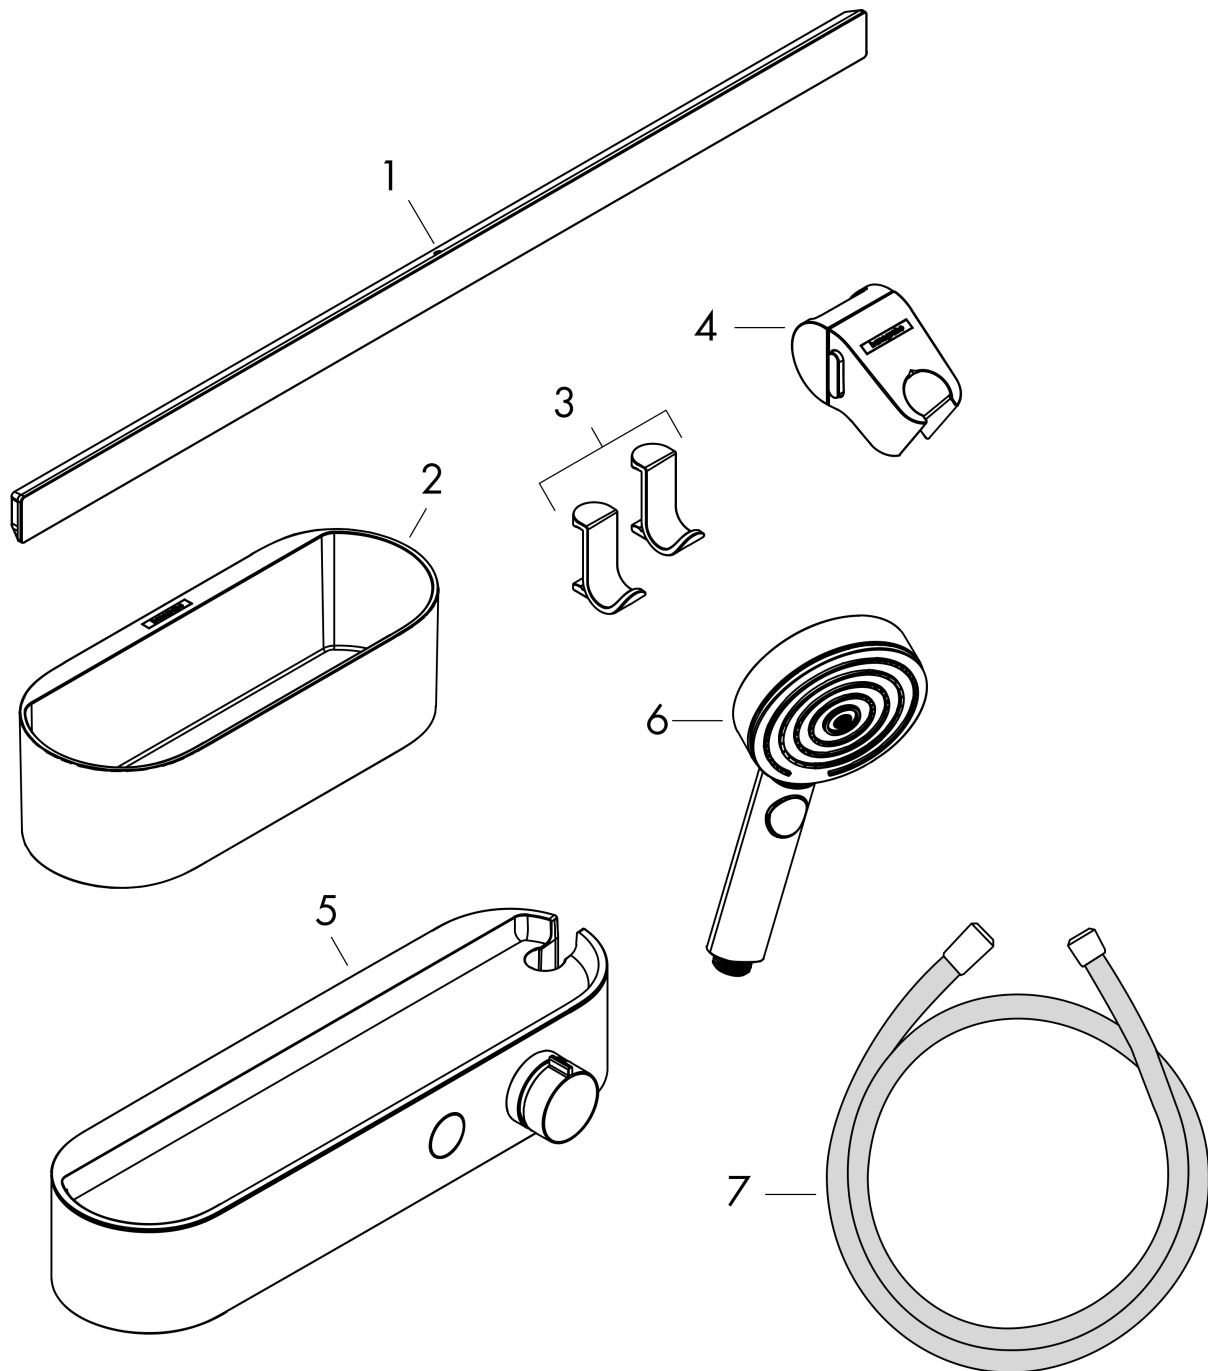

WallStoris

Bundle hand shower 105 3jet Activation EcoSmart, thermostat, wall bar 70 cm and storage set

Finish: **matt white** Art. no. : **24250700**

Description

product features

- Consists of: hand shower, Thermostatic shower mixer, shower hose, wall bar, storage basket, towel hook, hand shower holder
- spray type hand shower: PowderRain, IntenseRain, MonoRain
- Select button to comfortably switch between spray modes
- Shape: round
- Swivel joint: pivot connector prevents hose from tangling
- Maximum flow rate (at 3 bar): 8.5 l/min
- Installation: wall
- shelf made of plastic
- thermostat is delivered with button hand shower
- temperature and volume control
- safety stop at 40°C
- Number of sprays: 3 spray modes
- Shower head size: 105 mm
- Dirt filter: rinseable sieve insert
- Range thermostatic mixer: ShowerTablet Select 400
- suitable for horizontal and vertical installation, application - glue or drill, holding force: 5 kg

WallStoris

Bundle hand shower 105 3jet Activation EcoSmart, thermostat, wall bar 70 cm and storage set

Finish: **matt white** Art. no. : **24250700**

Flowchart

The consumption was measured in combination with the appropriate fittings (thermostat/mixer/in-wall valve) to reflect actual application in practice.

WallStoris

Bundle hand shower 105 3jet Activation EcoSmart, thermostat, wall bar 70 cm and storage set

Finish: matt white Art. no. : 24250700

Exploded Drawing

Year of production: >04/22

WallStoris

Bundle hand shower 105 3jet Activation EcoSmart, thermostat, wall bar 70 cm and storage set

Finish: **matt white** Art. no. : **24250700**

Spare part list

Year of production: >04/22

| Pos. | Description | Art. no. | Price | PU |
|------|------------------------------|----------|-------|----|
| 1 | - | 27904700 | - | 1 |
| 2 | - | 27912700 | - | 1 |
| 3 | - | 27914700 | - | 1 |
| 4 | - | 27917700 | - | 1 |
| 5 | Thermostat | 24360700 | - | 1 |
| 6 | - | 24101700 | - | 1 |
| 7 | shower hose Isiflex'B 1,60 m | 28276700 | - | 1 |