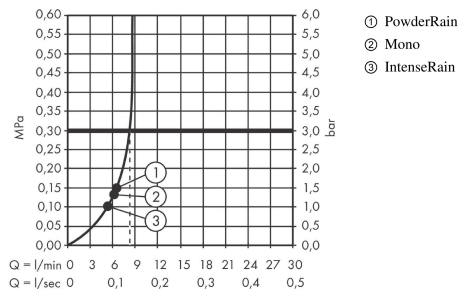

### Scale drawing

**WallStoris**

**Bundle hand shower 105 3jet Activation EcoSmart, wall bar 70 cm and storage set**

Finish: **matt black** Art. no. : **24291670**

**Flowchart**

The consumption was measured in combination with the appropriate fittings (thermostat/mixer/in-wall valve) to reflect actual application in practice.