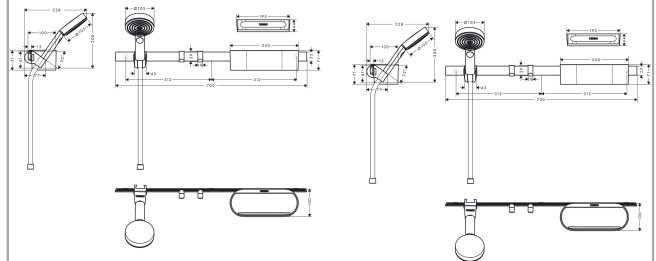

## WallStoris

**Bundle hand shower 105 3jet Activation EcoSmart, wall bar 70 cm and storage set**

Finish: **matt black** Art. no. : **24291670**

#### product features

- Consists of: hand shower, shower hose, wall bar, storage basket, towel hook, hand shower holder, squeegee
- spray type hand shower: PowderRain, IntenseRain, MonoRain
- Select button to comfortably switch between spray modes
- Shape: round
- Swivel joint: pivot connector prevents hose from tangling
- Maximum flow rate (at 3 bar): 8.5 l/min
- Installation: wall
- Number of sprays: 3 spray modes
- Shower head size: 105 mm
- Dirt filter: rinseable sieve insert
- suitable for horizontal and vertical installation, application - glue or drill, holding force: 5 kg

### Product image

### Scale drawing

**WallStoris**

**Bundle hand shower 105 3jet Activation EcoSmart, wall bar 70 cm and storage set**

Finish: **matt black** Art. no. : **24291670**

**Flowchart**

The consumption was measured in combination with the appropriate fittings (thermostat/mixer/in-wall valve) to reflect actual application in practice.