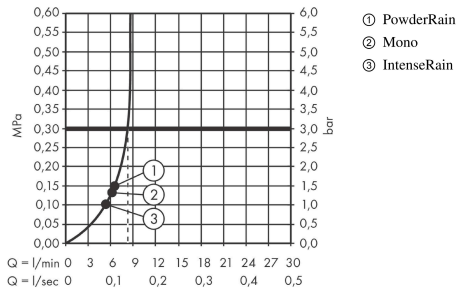

### Scale drawing

**WallStoris**

**Bundle hand shower 105 3jet Activation EcoSmart, wall bar 70 cm and storage set**

Finish: **matt white** Art. no. : **24291700**

**Flowchart**

The consumption was measured in combination with the appropriate fittings (thermostat/mixer/in-wall valve) to reflect actual application in practice.