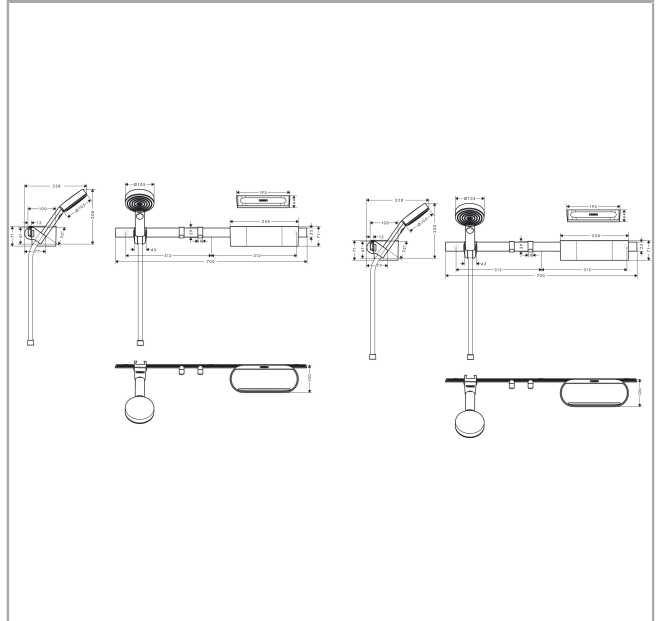

## WallStoris

**Bundle hand shower 105 3jet Activation EcoSmart, wall bar 70 cm and storage set**

Finish: **matt white** Art. no. : **24291700**

#### product features

- Consists of: hand shower, shower hose, wall bar, storage basket, towel hook, hand shower holder, squeegee
- spray type hand shower: PowderRain, IntenseRain, MonoRain
- Select button to comfortably switch between spray modes
- Shape: round
- Swivel joint: pivot connector prevents hose from tangling
- Maximum flow rate (at 3 bar): 8.5 l/min
- Installation: wall
- Number of sprays: 3 spray modes
- Shower head size: 105 mm
- Dirt filter: rinseable sieve insert
- suitable for horizontal and vertical installation, application - glue or drill, holding force: 5 kg

### Product image

### Scale drawing

**WallStoris**

**Bundle hand shower 105 3jet Activation EcoSmart, wall bar 70 cm and storage set**

Finish: **matt white** Art. no. : **24291700**

**Flowchart**

The consumption was measured in combination with the appropriate fittings (thermostat/mixer/in-wall valve) to reflect actual application in practice.