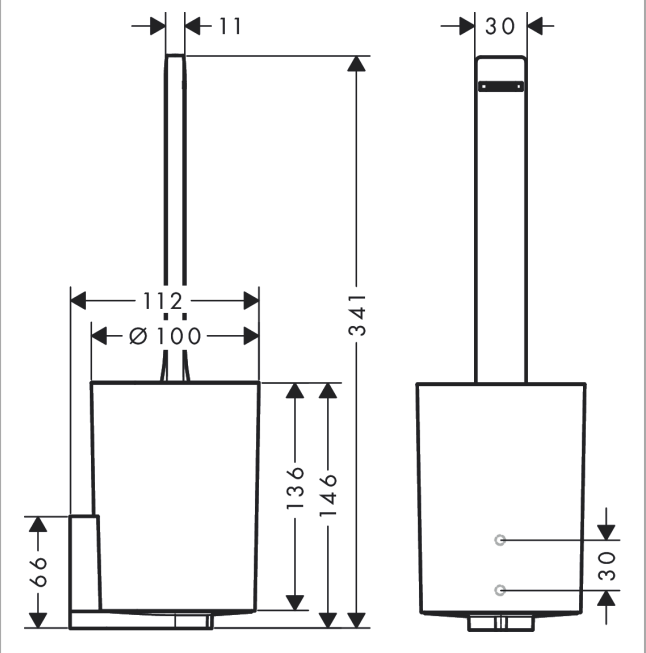

WallStoris Toilet brush holder

Finish: **matt white** Art. no. : **27927700**

Description

product features

- wall-mounted
- Material: plastic dyed through
- recess material: matt plastic
- with removable insert
- concealed fastening
- removable container and easy to clean
- including toilet brush
- brush head black
- application - glue or drill
- including gluing set
- ergonomic handle

Article Details

Price excl. VAT

£ 45.00

Technology

Design awards

reddot winner 2021

Product image

Scale drawing

WallStoris
Toilet brush holder

Finish: **matt white** Art. no. : **27927700**

Exploded Drawing

Year of production: >10/21

WallStoris

Toilet brush holder

Finish: **matt white** Art. no. : **27927700**

Spare part list

Year of production: >10/21

Pos.	Description	Art. no.	Price	PU
1	stick with brush	94796700	-	1
2	WC-brush black Ø 66 mm	40068000	-	1
3	plastic bottle	94797700	-	1
4	support cpl.	94798700	-	1
5	mounting set	96179000	-	1
6	mounting kit	94450000	-	1