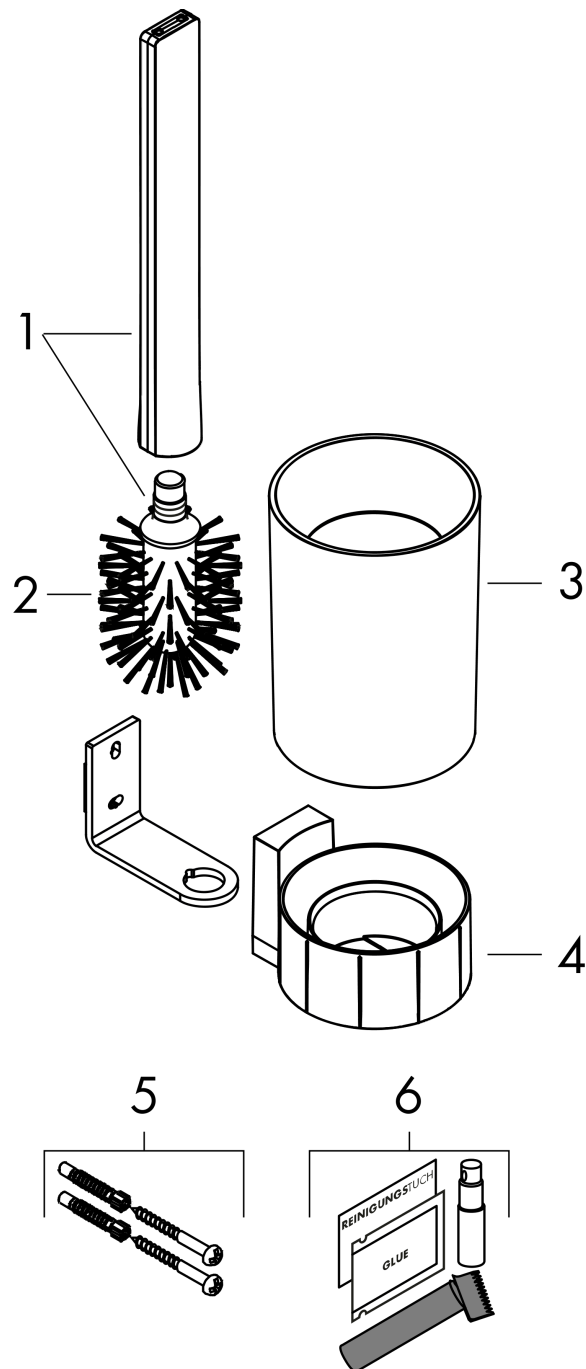

WallStoris Toilet brush holder

Finish: **matt white** Art. no. : **27927700**

Description

product features

- wall-mounted
- Material: plastic dyed through
- recess material: matt plastic
- with removable insert
- concealed fastening
- removable container and easy to clean
- including toilet brush
- brush head black
- application - glue or drill
- including gluing set
- ergonomic handle

Article Details

Price excl. VAT

£ 45.00

Technology

Design awards

reddot winner 2021

Product image

Scale drawing

WallStoris
Toilet brush holder

Finish: **matt white** Art. no. : **27927700**

Exploded Drawing

Year of production: >10/21

WallStoris

Toilet brush holder

Finish: **matt white** Art. no. : **27927700**

Spare part list

Year of production: >10/21

Pos.	Description	Art. no.	Price	PU
1	stick with brush	94796700	-	1
2	WC-brush black Ø 66 mm	40068000	-	1
3	plastic bottle	94797700	-	1
4	support cpl.	94798700	-	1
5	mounting set	96179000	-	1
6	mounting kit	94450000	-	1