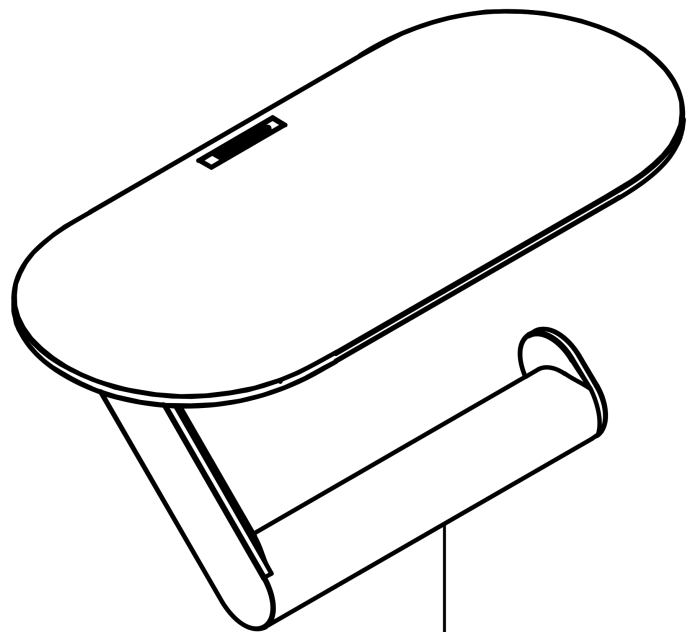

WallStoris Toilet bundle

Finish: **matt black** Art. no. : **27969670**

Description

product features

- Consists of: toilet paper holder, towel holder
- Material: plastic dyed through
- recess material: matt plastic
- removable container and easy to clean
- including toilet brush
- brush head black
- open form - toilet paper can easily be hung
- suitable for roll widths up to 122 mm
- with storage space
- application - glue or drill
- including gluing set
- concealed fastening

WallStoris

Toilet bundle

Finish: matt black Art. no. : 27969670

Exploded Drawing

Year of production: >04/22

1

2

WallStoris
Toilet bundle
 Finish: **matt black** Art. no. : **27969670**