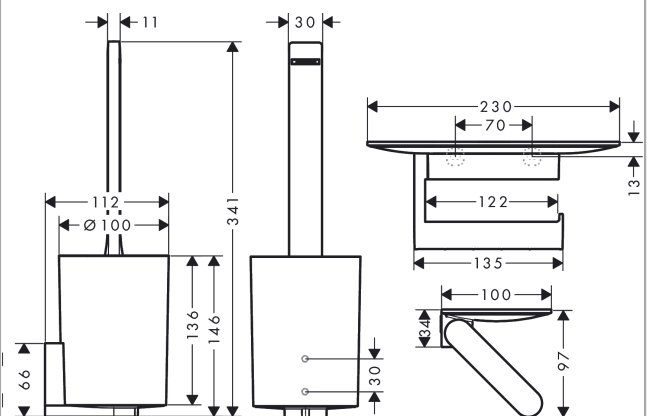

WallStoris Toilet bundle

Finish: **matt black** Art. no. : **27969670**

Description

product features

- Consists of: toilet paper holder, towel holder
- Material: plastic dyed through
- recess material: matt plastic
- removable container and easy to clean
- including toilet brush
- brush head black
- open form - toilet paper can easily be hung
- suitable for roll widths up to 122 mm
- with storage space
- application - glue or drill
- including gluing set
- concealed fastening

Article Details

Price excl. VAT

£ 74.17

Technology

Design awards

reddot winner 2021

Product image

Scale drawing

Spare part list

Year of production: >04/22

Pos.	Description	Art. no.	Price	PU
1	-	27928670	-	1
2	-	27927670	-	1