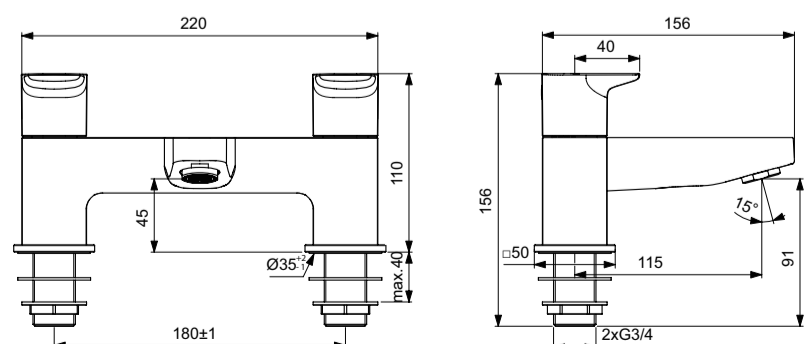

Ideal Standard

**CERAPLAN**

10.2022 / B565150

**B D265 XG**

**B D265 AA**

**B D264 ..**

Ideal Standard International NV  
Corporate Village – Gent Building  
Da Vincilaan 2  
1935 Zaventem  
Belgium  
<http://www.idealstandardinternational.com>