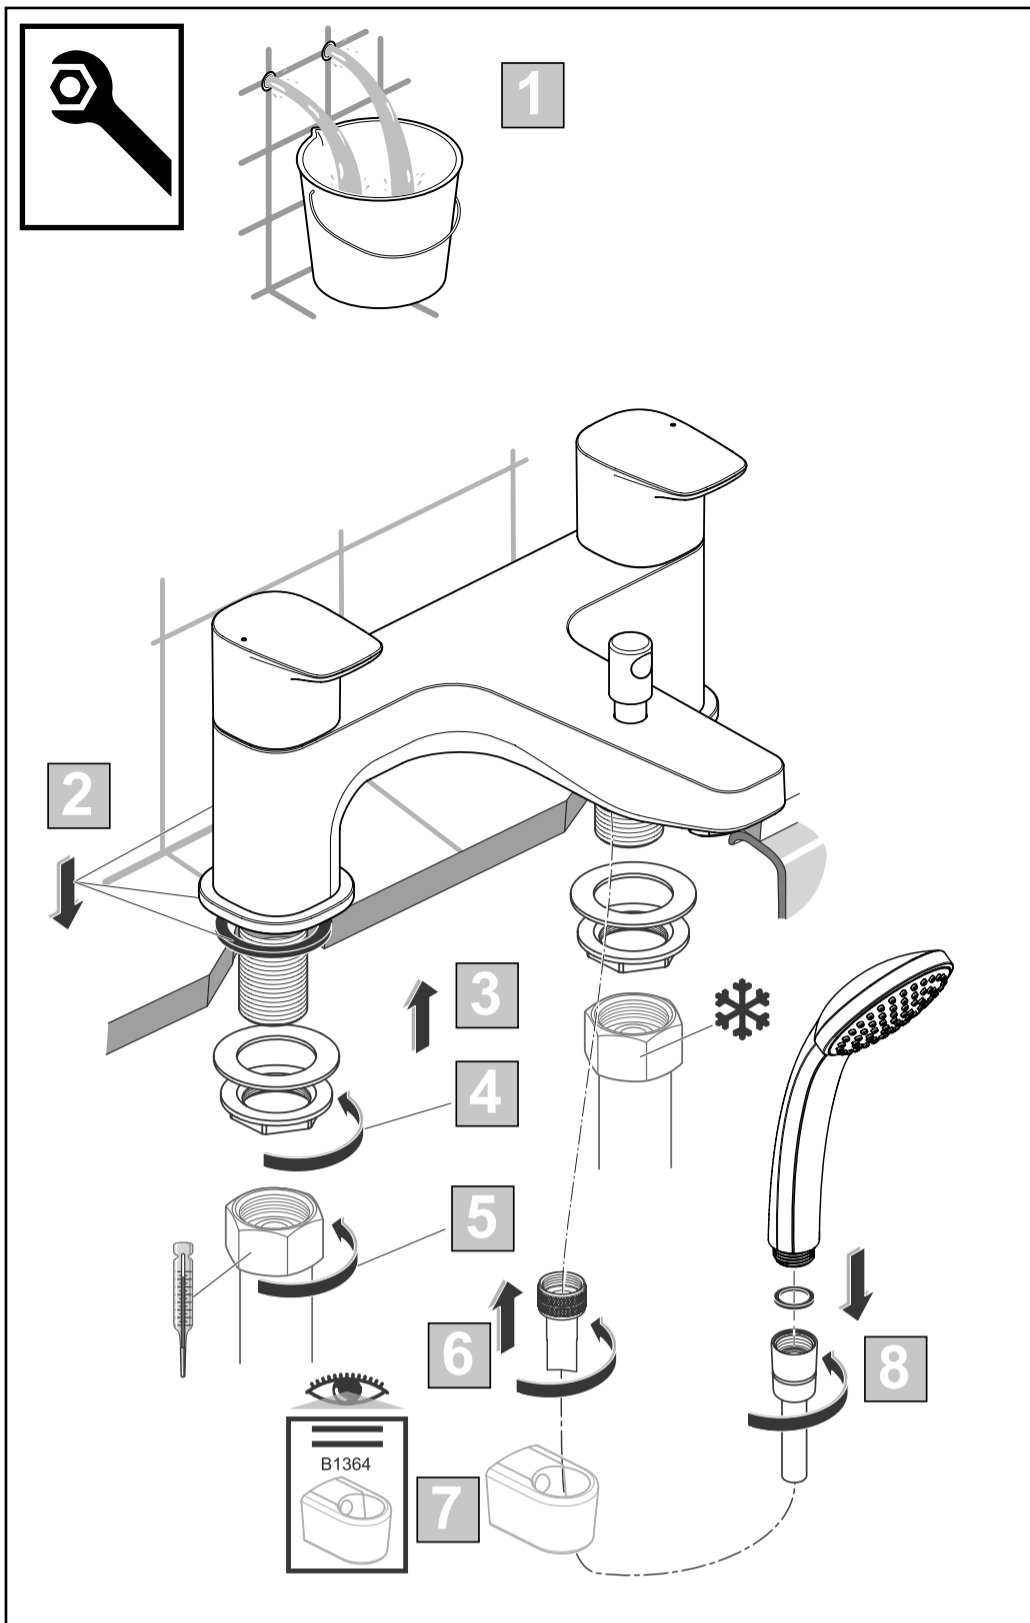

Ideal Standard

**CERAPLAN**

10.2022 / B565150

**B D265 XG**

**B D265 AA**

**B D264 ..**

Ideal Standard International NV  
Corporate Village – Gent Building  
Da Vincilaan 2  
1935 Zaventem  
Belgium  
<http://www.idealstandardinternational.com>