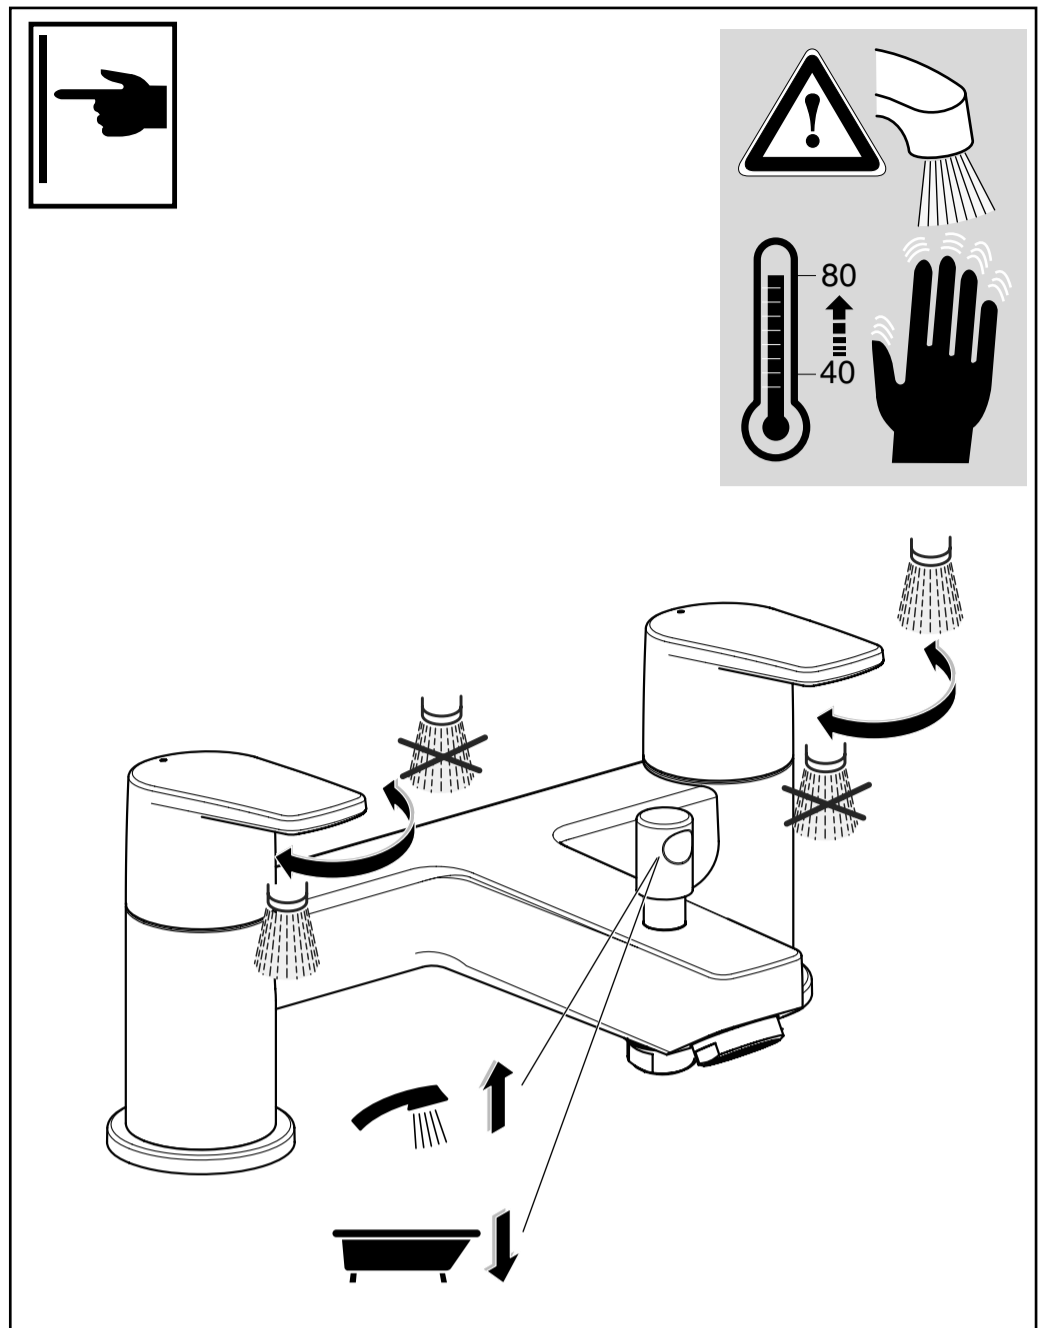

Ideal Standard

**CERAPLAN**

10.2022 / B565150

**B D265 XG**

**B D265 AA**

**B D264 ..**

Ideal Standard International NV  
Corporate Village – Gent Building  
Da Vincilaan 2  
1935 Zaventem  
Belgium  
<http://www.idealstandardinternational.com>