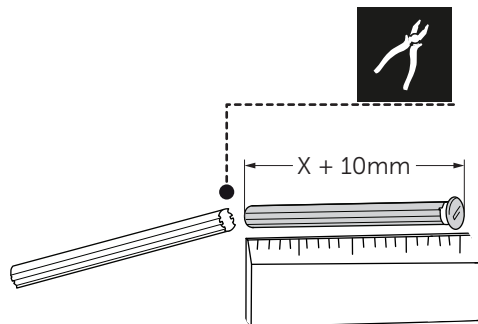

(dimensions in millimeters)

## WC FRAME / CISTERN 120

1

2

3

4

x2

5

6