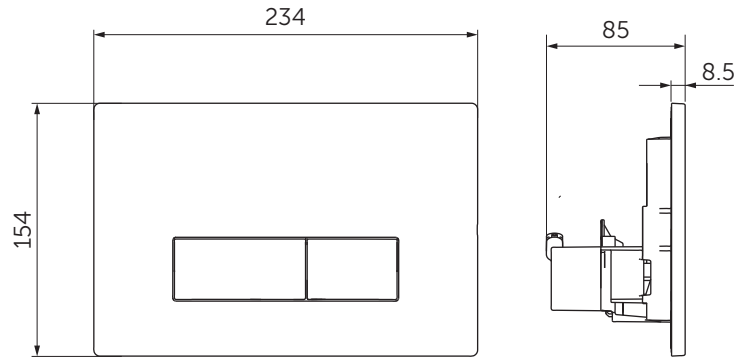

(dimensions in millimeters)

## WC FRAME / CISTERN 120

1

2

3

4

x2

5

6