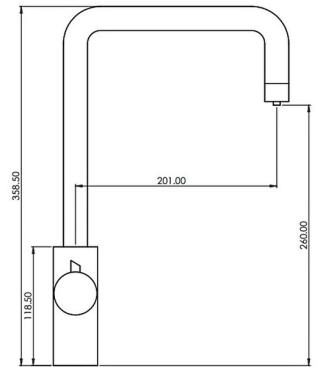

3-IN-1 INSTANT HOT WATER KITCHEN TAP - BRUSHED BRASS

PDT-000213C

GENERAL

Range name	Elise
Finish	Brushed Brass
Barcode	5010000213008
Category:	Kitchens
Sub Category:	Brassware
Sub Category 2:	Brassware

FEATURES

COMPLIANCE

Related Standard(s):	EN 817:2014
DOC ref:	DOC-KT-1008A
WRAS Approved:	No
WRAS No1:	n/a
Other	(Kiwa) KUKreg4
No 1:	2404712

FLOW RATE

(Mixed Hot and Cold Flow)

Pressure	0.2Bar	0.5Bar	1Bar	2Bar	3Bar
Litres per Minute	3.8	6	7.2	8	9.2

PACKAGING

Product Weight (KG)	2.300
Single Box Length (mm)	440
Single Box Width (mm)	236
Single Box Height (mm)	65
Single Item box Weight (KG)	2.500
Outer Carton Length (mm)	500
Outer Carton Width (mm)	460
Outer Carton Height (mm)	380
Outer Carton Net Weight (kg)	23
Outer Carton Gross Weight (kg)	25
Single Item(s) Per Outer Carton	10

SPECIFICATION

Construction Material (Kitchens)	Brass
Aerator	Flow Straightener
Control Type	Single Lever Control
Flow Type	Tri Flow
Hose Supplied	Supplied with Flexible Tap Tails
Connection Type	G 1/2" Connection
Hose Length	600 mm
Mount Type	Deck-Mounted
Spout Type	Swivel Spout
Tap Style	Modern
Tap Handle Type (Kitchens)	Single Lever
Tap Operation Type	1/4 Turn
Valve Type	35mm Ceramic Cartridge
Child Lock	Spring lock mechanism
Hot Water Dispenser Handle	Left side
Standard Hot and Cold Handle	Right Side
Pressure Suitability	Suitable for High & Low Pressure Systems
Gravity Fed Systems	Not Suitable for Gravity-Fed Systems
Maximum Bar Pressure	3 bar
Maximum Bar Pressure	3 bar