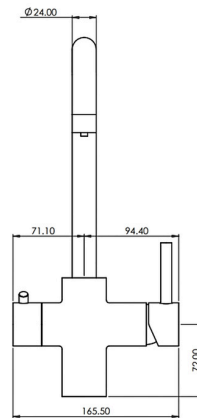

COMPLIANCE

Related Standard(s):	EN 817:2014
DOC ref:	DOC-KT-1008A
WRAS Approved:	No
WRAS No1:	n/a
Other	(Kiwa) KUKreg4
No 1:	2404712

FLOW RATE

(Mixed Hot and Cold Flow)

Pressure	0.2Bar	0.5Bar	1Bar	2Bar	3Bar
Litres per Minute	3.8	6	7.2	8	9.2

PACKAGING

Product Weight (KG)	2.300
Single Box Length (mm)	440
Single Box Width (mm)	236
Single Box Height (mm)	65
Single Item box Weight (KG)	2.500
Outer Carton Length (mm)	500
Outer Carton Width (mm)	460
Outer Carton Height (mm)	380
Outer Carton Net Weight (kg)	23
Outer Carton Gross Weight (kg)	25
Single Item(s) Per Outer Carton	10

SPECIFICATION

Construction Material (Kitchens)	Brass
Aerator	Flow Straightener
Control Type	Single Lever Control
Flow Type	Tri Flow
Hose Supplied	Supplied with Flexible Tap Tails
Connection Type	G 1/2" Connection
Hose Length	600 mm
Mount Type	Deck-Mounted
Spout Type	Swivel Spout
Tap Style	Modern
Tap Handle Type (Kitchens)	Single Lever
Tap Operation Type	1/4 Turn
Valve Type	35mm Ceramic Cartridge
Child Lock	Spring lock mechanism
Hot Water Dispenser Handle	Left side
Standard Hot and Cold Handle	Right Side
Pressure Suitability	Suitable for High & Low Pressure Systems
Gravity Fed Systems	Not Suitable for Gravity-Fed Systems
Maximum Bar Pressure	3 bar
Maximum Bar Pressure	3 bar